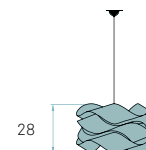

LK P

FLOOR / Non dimmable or Dimmable

REFERENCES

LK P
LK P DIM

CERTIFICATES

CE
Class II
230V
E27

COMPONENTS

Base & Stem Chrome
Metal Tripod Chrome
Cord and plug with on/off or dimming switch Transparent 185 cm
Required Shade to base mount
Difficulty: * * * * *

BULBS (x1) - Not included

WOOD SHADE COLORS

See pg. 525

AWARDS

Chicago 2008

DESIGN PLUS

Germany 2007

547

LK SP

SMALL SUSPENSION

REFERENCE

LK SP

CERTIFICATES

CE
Class I
230V
E27

COMPONENTS

Metal Tripod White Satin Enamel
Metal canopy Brushed Nickel
ø 10 cm - disc 14 cm
Electrical cable Transparent 2 m drop

BULBS (x1) - Not included

WOOD SHADE COLORS

See pg. 525

AWARDS

Chicago 2008

DESIGN PLUS

Germany 2007

LK SG

LARGE SUSPENSION

REFERENCE

LK SG

CERTIFICATES

CE
Class I
230V
E27

COMPONENTS

Metal Tripod White Satin Enamel
Metal canopy Brushed Nickel
ø 10 cm - disc 14 cm
Electrical cable Transparent 2 m drop
Steel cable 2 m drop

BULBS (x1) - Not included

WOOD SHADE COLORS

See pg. 525

AWARDS

Chicago 2008

DESIGN PLUS

Germany 2007