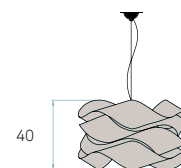

LK P

FLOOR / Non dimmable or Dimmable

REFERENCES

LK P
LK P DIM

CERTIFICATES

CE
Class II
230V
E27

COMPONENTS

Base & Stem Chrome
Metal Tripod Chrome
Cord and plug with on/off or dimming switch Transparent 185 cm
Required Shade to base mount
Difficulty: * * * * *

BULBS (x1) - Not included

WOOD SHADE COLORS

See pg. 525

AWARDS

Chicago 2008

DESIGN PLUS

Germany 2007

547

LK SP

SMALL SUSPENSION

REFERENCE

LK SP

CERTIFICATES

CE
Class I
230V
E27

COMPONENTS

Metal Tripod White Satin Enamel
Metal canopy Brushed Nickel
ø 10 cm - disc 14 cm
Electrical cable Transparent 2 m drop

BULBS (x1) - Not included

WOOD SHADE COLORS

See pg. 525

AWARDS

Chicago 2008

DESIGN PLUS

Germany 2007

LK SG

LARGE SUSPENSION

REFERENCE

LK SG

CERTIFICATES

CE
Class I
230V
E27

COMPONENTS

Metal Tripod White Satin Enamel
Metal canopy Brushed Nickel
ø 10 cm - disc 14 cm
Electrical cable Transparent 2 m drop
Steel cable 2 m drop

BULBS (x1) - Not included

WOOD SHADE COLORS

See pg. 525

AWARDS

Chicago 2008

DESIGN PLUS

Germany 2007