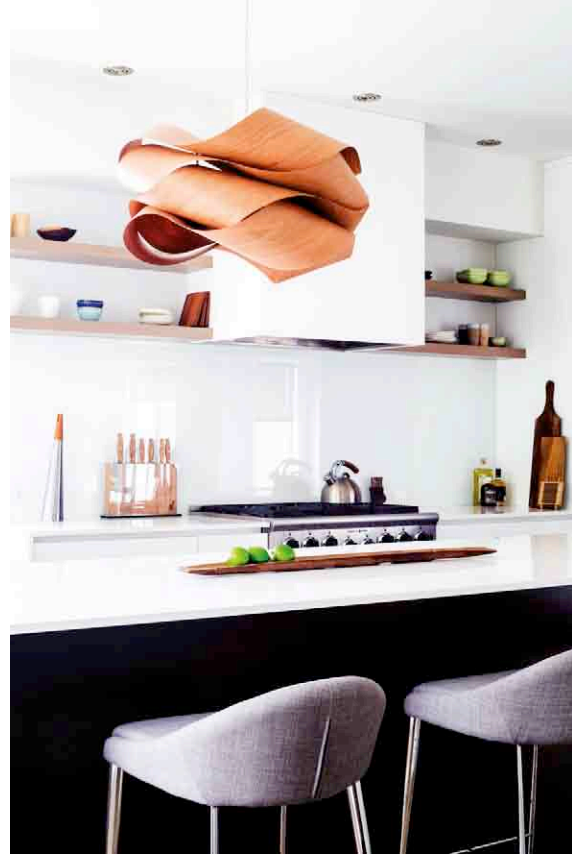

LK SG-21

Location:
France

Architects:
Catlin Stothers
Architects