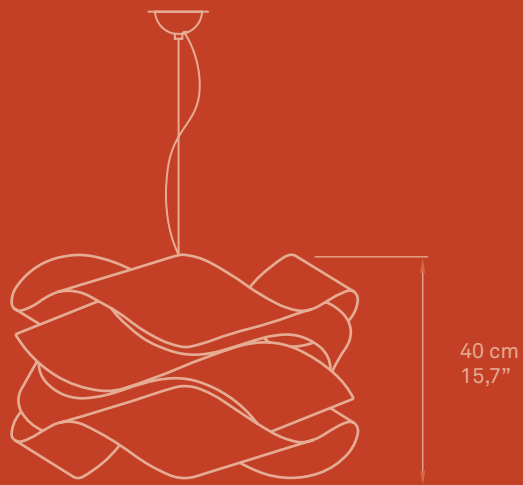

RAY POWER
FAMILY
SUSPENSION / FLOOR

TECHNICAL DATA
SEE PG. **547**

LINK

SMALL SUSPENSION

Ref. LK SP

LK SG-22 President Street Residence, Interior Design: Common Bond Design. Photography: Biz Jones, Brooklyn.

LINK

LARGE SUSPENSION

Ref. LK SG

69 cm
27,1"

LK SG-21

Location:
France

Architects:
Catlin Stothers
Architects

LK SG-21 Loft. Design: Stephane Chamard. Photographie my Lisa Petrole . Toronto, Canada.

100 cm
39,4"

Ref. LK4 S

125 cm
49,2"

Ref. LK6 S

175 cm
69"

69 cm
27,1"

69 cm
27,1"

LK4 S-20