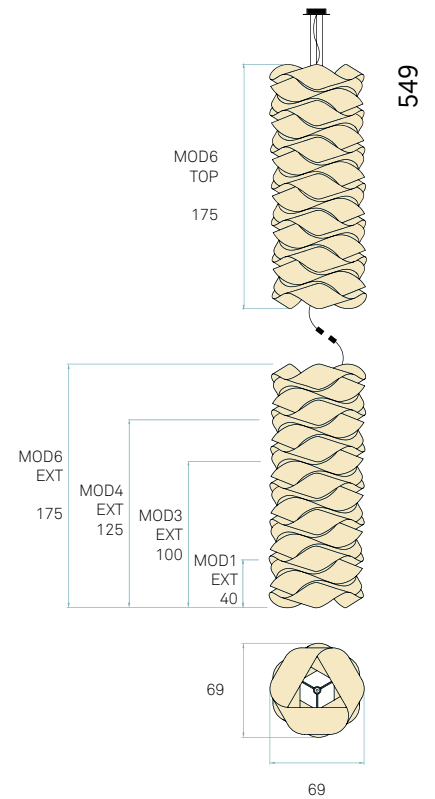

100 cm
39,4"

Ref. LK4 S

125 cm
49,2"

Ref. LK6 S

175 cm
69"

69 cm
27,1"

69 cm
27,1"

LK4 S-20

by Ray Power & Mariví Calvo

LK MOD CUSTOM LENGTH

REFERENCES

LK MOD6 TOP
LK MOD1 EXT
LK MOD3 EXT
LK MOD4 EXT
LK MOD6 EXT

CERTIFICATES

CE
Class I
230V
E27

COMPONENTS

Metal Tripod White Satin Enamel
Metal canopy (top module)
Brushed Nickel \varnothing 14 cm - disc \varnothing 20 cm
Electrical cable Transparent 2 m drop
Steel cable 3 x 2 m drop

BULBS (x No. MOD) - Not included

WOOD SHADE COLORS

See pg. 525

AWARDS

Chicago 2008

DESIGN PLUS

Germany 2007

MINIMIKADO