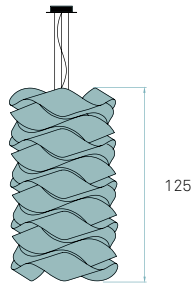

LK4 S 4 SUSPENSION

REFERENCE

LK4 S

CERTIFICATES

CE
Class I
230V
E27

COMPONENTS

Metal Tripod White Satin Enamel
Metal canopy Brushed Nickel
ø 14 cm - disc ø 20 cm
Electrical cable Transparent 2 m drop
Steel cable 3 x 2 m drop

BULBS (x4) - Not included

WOOD SHADE COLORS

See pg. 525

AWARDS

Chicago 2008

DESIGN PLUS

Germany 2007