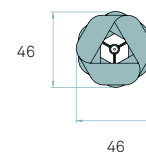

LK P

FLOOR / Non dimmable or Dimmable

REFERENCES

LK P
LK P DIM

CERTIFICATES

CE
Class II
230V
E27

COMPONENTS

Base & Stem Chrome
Metal Tripod Chrome
Cord and plug with on/off or dimming switch Transparent 185 cm
Required Shade to base mount
Difficulty: * * * * *

BULBS (x1) - Not included

WOOD SHADE COLORS

See pg. 525

AWARDS

Chicago 2008

DESIGN PLUS

Germany 2007

547

LK SP

SMALL SUSPENSION

REFERENCE

LK SP

CERTIFICATES

CE
Class I
230V
E27

COMPONENTS

Metal Tripod White Satin Enamel
Metal canopy Brushed Nickel
ø 10 cm - disc 14 cm
Electrical cable Transparent 2 m drop

BULBS (x1) - Not included

WOOD SHADE COLORS

See pg. 525

AWARDS

Chicago 2008

DESIGN PLUS

Germany 2007

LK SG

LARGE SUSPENSION

REFERENCE

LK SG

CERTIFICATES

CE
Class I
230V
E27

COMPONENTS

Metal Tripod White Satin Enamel
Metal canopy Brushed Nickel
ø 10 cm - disc 14 cm
Electrical cable Transparent 2 m drop
Steel cable 2 m drop

BULBS (x1) - Not included

WOOD SHADE COLORS

See pg. 525

AWARDS

Chicago 2008

DESIGN PLUS

Germany 2007