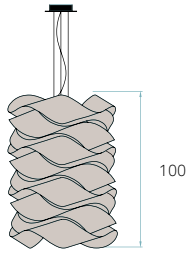

LINK CHAIN

by Ray Power & Mariví Calvo

548

LK3 S 3 SUSPENSION

REFERENCE

LK3 S

CERTIFICATES

CE
Class I
230V
E27

COMPONENTS

Metal Tripod White Satin Enamel
Metal canopy Brushed Nickel
ø 14 cm - disc ø 20 cm
Electrical cable Transparent 2 m drop
Steel cable 3 x 2 m drop

BULBS (x3) - Not included

WOOD SHADE COLORS

See pg. 525

AWARDS

Chicago 2008

DESIGN PLUS

Germany 2007