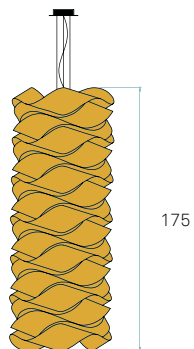

LK6 S 6 SUSPENSION

REFERENCE

LK6 S

CERTIFICATES

CE
Class I
230V
E27

COMPONENTS

Metal Tripod White Satin Enamel
Metal canopy Brushed Nickel
ø 14 cm - disc ø 20 cm
Electrical cable Transparent 2 m drop
Steel cable 3 x 2 m drop

BULBS (x6) - Not included

WOOD SHADE COLORS

See pg. 525

AWARDS

Chicago 2008

DESIGN PLUS

Germany 2007