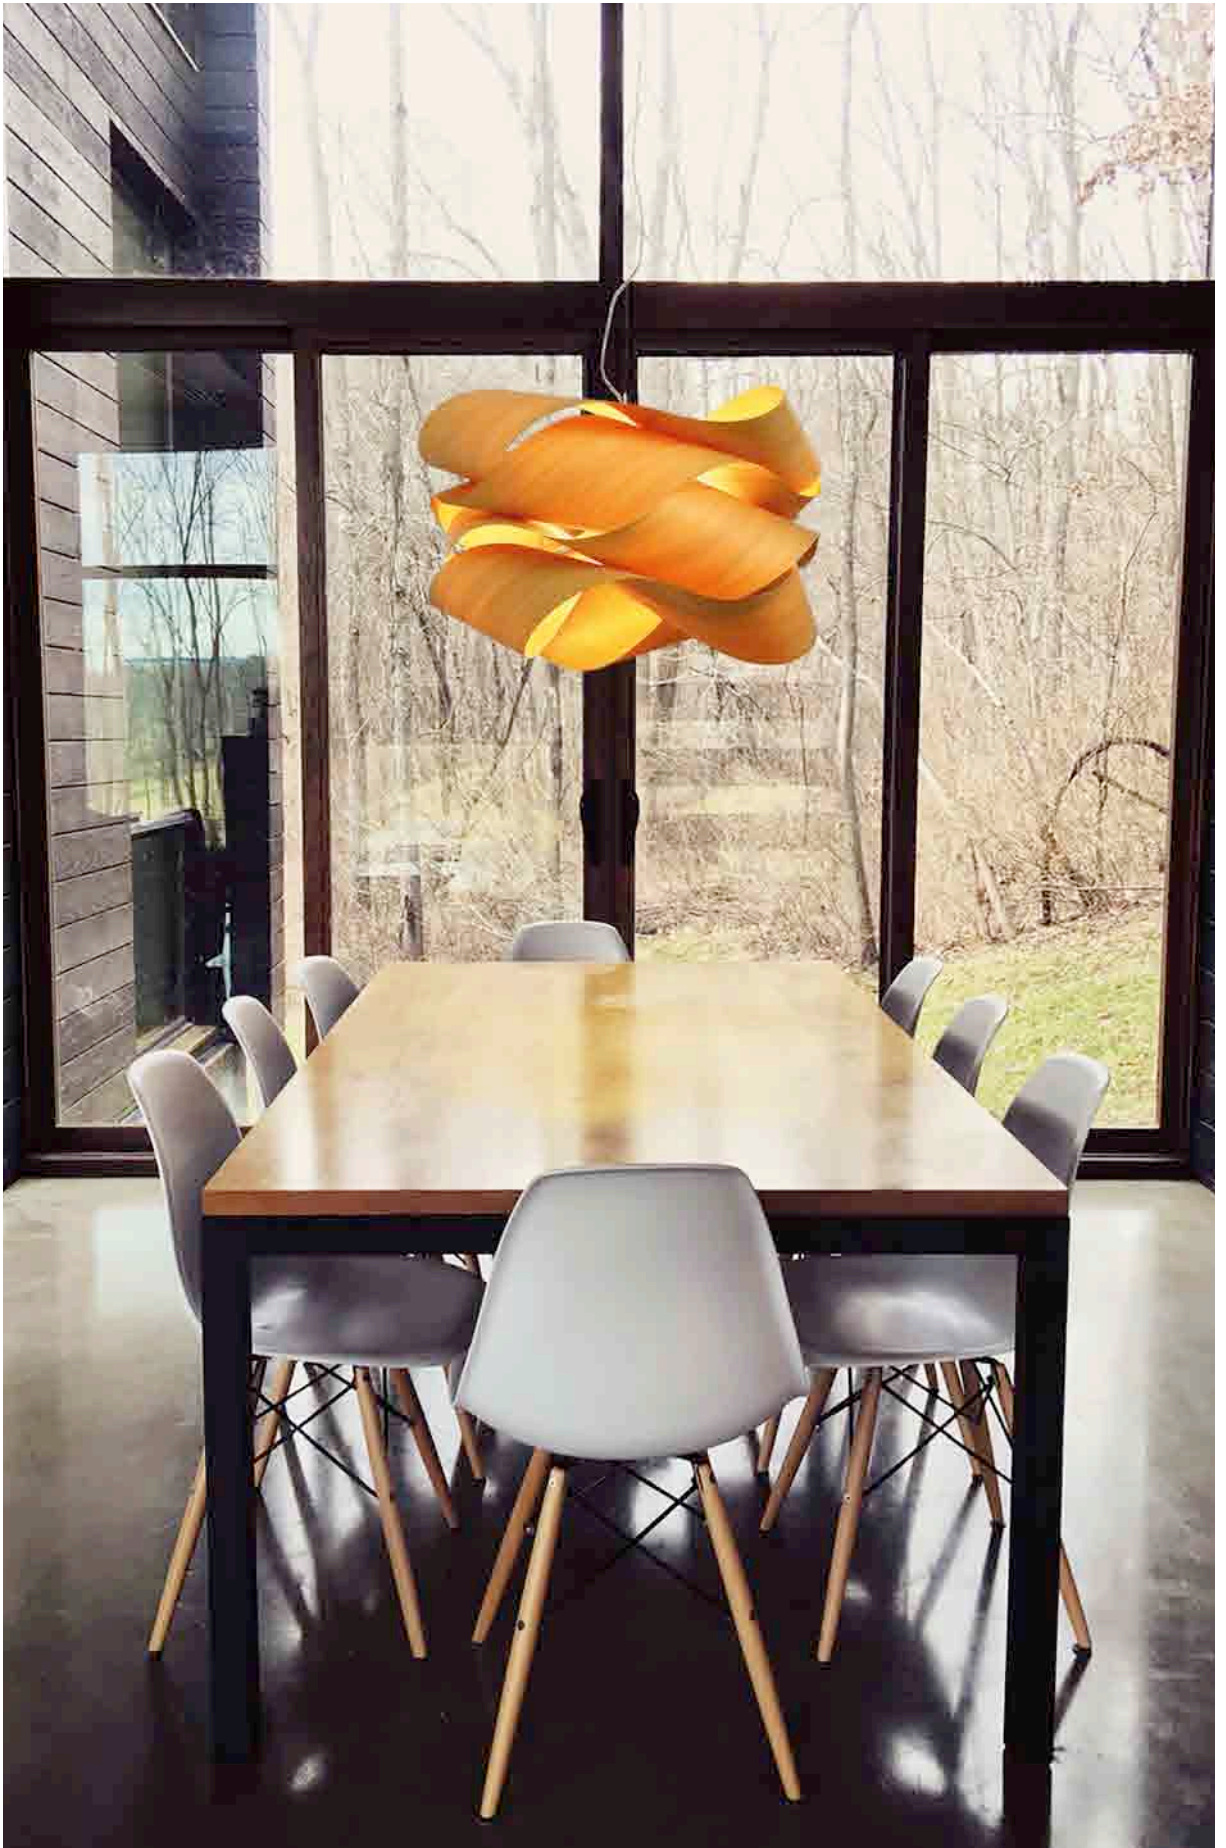

LINK

LARGE SUSPENSION

Ref. LK SG

69 cm
27,1"

LK SG-21

Location:
France

Architects:
Catlin Stothers
Architects

LK SG-21 Loft. Design: Stephane Chamard. Photographie my Lisa Petrole . Toronto, Canada.