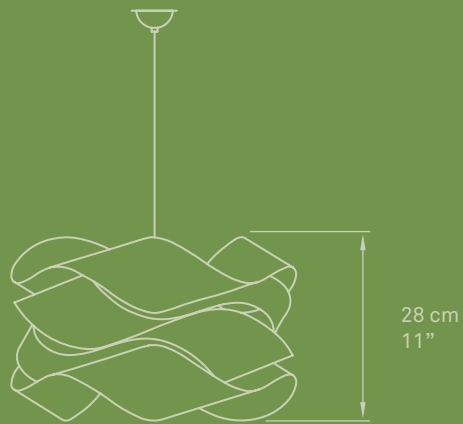

LINK

SMALL SUSPENSION

Ref. LK SP