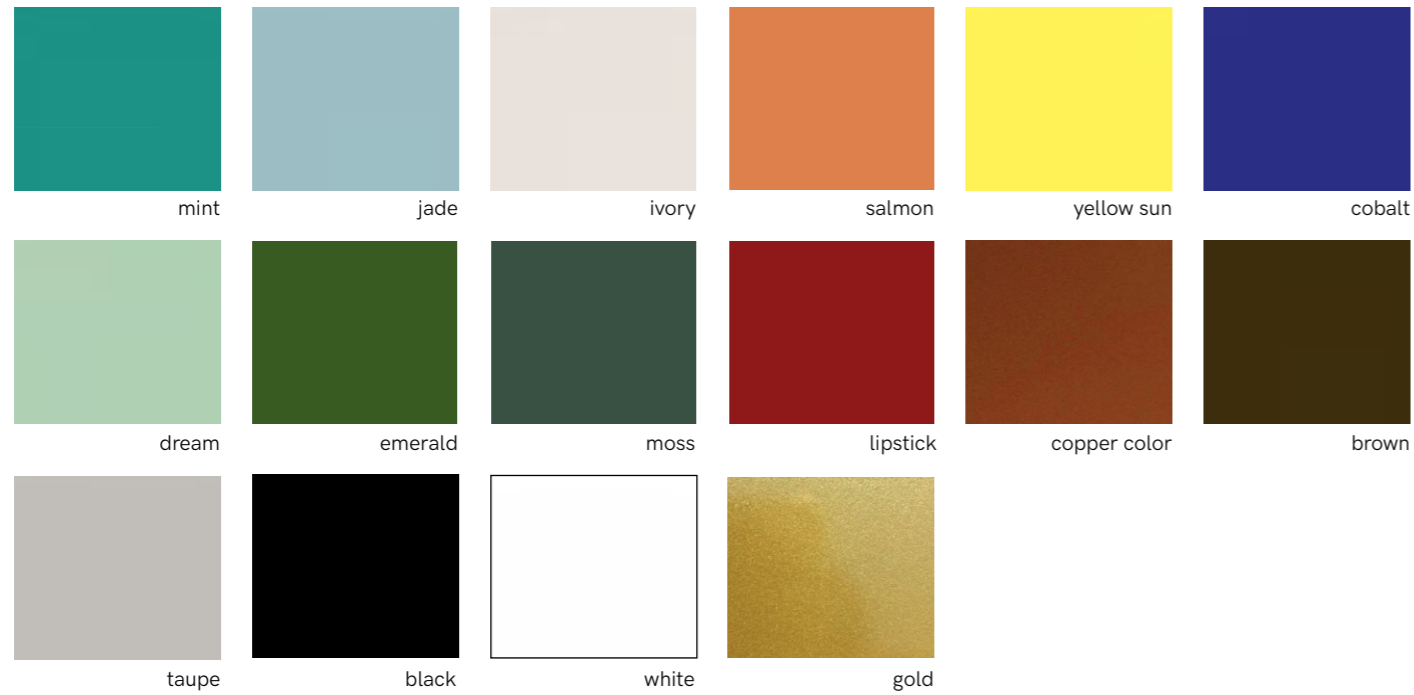

w: 25" / 64cm
d: 25" / 64cm
h: 25" / 64cm

FINISHINGS

lacquered metal

polished and satin metal

POLISHED AND SATIN METAL PIECES
this product is handmade; any small stain or roughness is a feature of the product, not a defect.