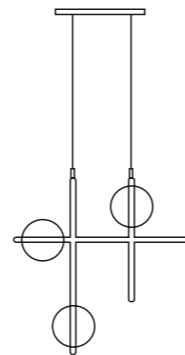

LINK

LINK

suspension lampcandeeiro de suspensão

230V / 50Hz  4 x max. G9 5W LED

120V / 60Hz  4 x max. G9 5W LED

 33 lb | 15 kg

 0,85 m³

 59" / 1,5m

w: 39" / 100cm
d: 25" / 64cm
h: 39" / 100cm

LINK I

suspension lampcandeeiro de suspensão

230V / 50Hz  3 x max. G9 5W LED

120V / 60Hz  3 x max. G9 5W LED

 26 lb | 12 kg

 0,55 m³

 59" / 1,5m

w: 39" / 100cm
d: 13" / 33cm
h: 39" / 100cm

LINK II

suspension lampcandeeiro de suspensão

230V / 50Hz  2 x max. G9 5W LED

120V / 60Hz  2 x max. G9 5W LED

 20 lb | 9 kg

 0,25 m³

 59" / 1,5m

w: 25" / 64cm
d: 25" / 64cm
h: 25" / 64cm

FINISHINGS

lacquered metal

polished and satin metal

POLISHED AND SATIN METAL PIECES
this product is handmade; any small stain or roughness is a feature of the product, not a defect.