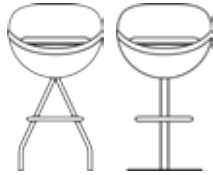

Bar stool

W 630
H 1100
D 630
SW 480
SH 760
SD 430