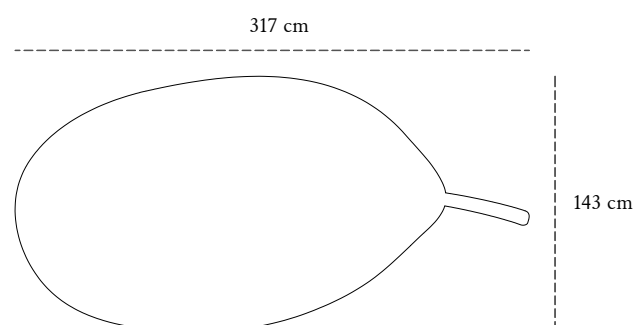

*designer* Marcantonio  
*description* Rug  
*dimension* Width 143 cm  
Length 317 cm  
*material* Premium New Zealand Wool

CARE Vacuum clean when required

Each piece in the Forest collection exalts the handmade, the painstakingly crafted, the authentic. A piece may have slight variations and tiny imperfections but these are the marks of an artisan, a testament to the individuality of each work of art. It is our belief that these variations infuse our objets d'art with desire and we assert our right to make necessary qualitative changes.