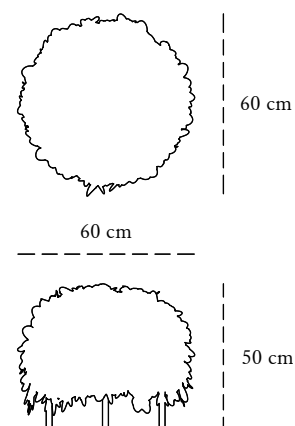

designer
description
dimension

Marcantonio
Pouffe

Diameter 60 cm
Height 50 cm

material

Foam, Brass, Wood, Leather

CARE Vacuum clean when required. • A leather cleaner may be used occasionally. • Wipe metal legs with soft dry cloth.