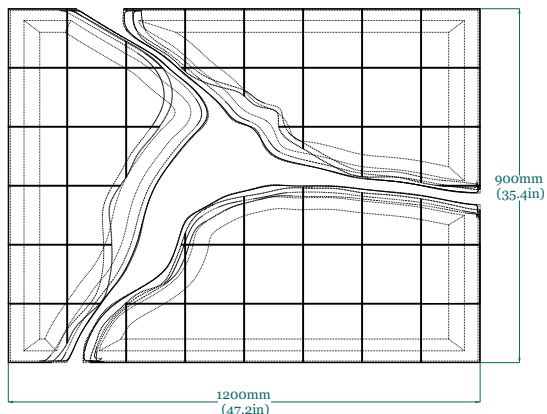

COOLORS
passion furniture

LAPIAZ TILES

CENTER TABLE

MATERIALS & FINISHES

STANDARD

PRODUCT OPTIONS

Custom colors and finishes are available with an upcharge.
Please contact info@bocadolobo.com