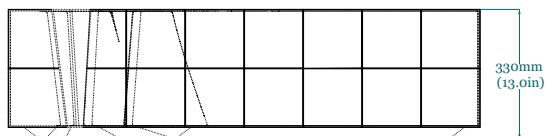

COOLORS
passion furniture

LAPIAZ TILES

CENTER TABLE

MATERIALS & FINISHES

STANDARD

PRODUCT OPTIONS

Custom colors and finishes are available with an upcharge.
Please contact info@bocadolobo.com