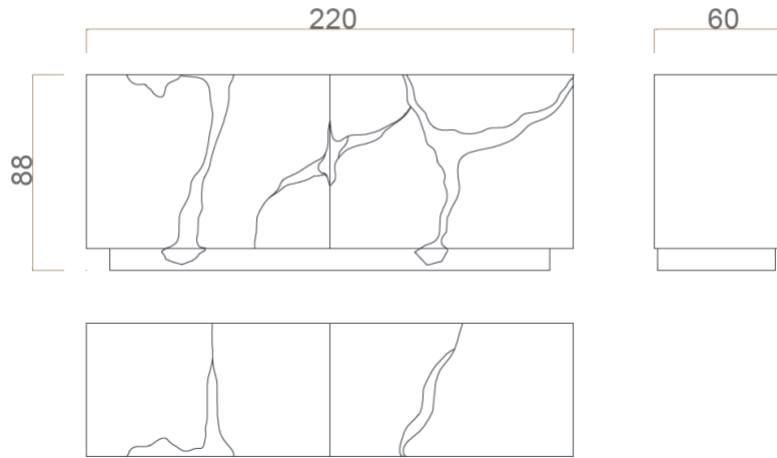

Limited edition

LAPIAZ WALNUT ROOT

SIDEBOARD

MATERIALS & FINISHES

STANDARD

Custom colors and finishes are available with an upcharge.
Please contact info@bocadolobo.com