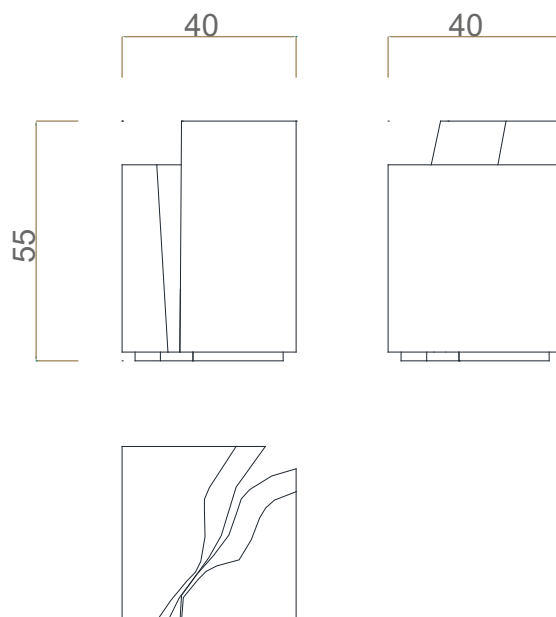

COLORS
passion furniture

LAPIAZ

SIDE TABLE

The Lapiaz side table is a true luxury furniture piece, that boasts elegance and discerning taste. Inspired by the karst formations and cracks found on the surface of limestone and dolomite rocks, the Lapiaz features a minimalist geometric exterior surface, which by contrast is met with an organic and rich inside. Its reflective surface, made from clean-cut mirror, and brass sheets guarantee an inexplicable attraction, which fills any space with energy.

Observations for mounting: Contains pads on table base.

Clean and Care: Dry cloth for cleaning.

TECHNICAL INFO

DIMENSIONS

Width: 40cm (15,7 in.)

Depth: 40cm (15,7 in.)

Height: 55cm (21,7 in.)

 1 box

 311 (685,6lbs)

 1,80

EXPLORE MORE

. WEBSITE .

. CATALOGS .

. FINISHES .

. PRESS EDITORIAL .

. VIDEOS .

 +351 910 936 335
 +351 224 887 170
 info@bocadolobo.com

COOLORS
passion furniture

LAPIAZ

SIDE TABLE

MATERIALS & FINISHES

STANDARD

POLISHED BRASS
W. GLOSS

POLISHED
STAINLESS STEEL