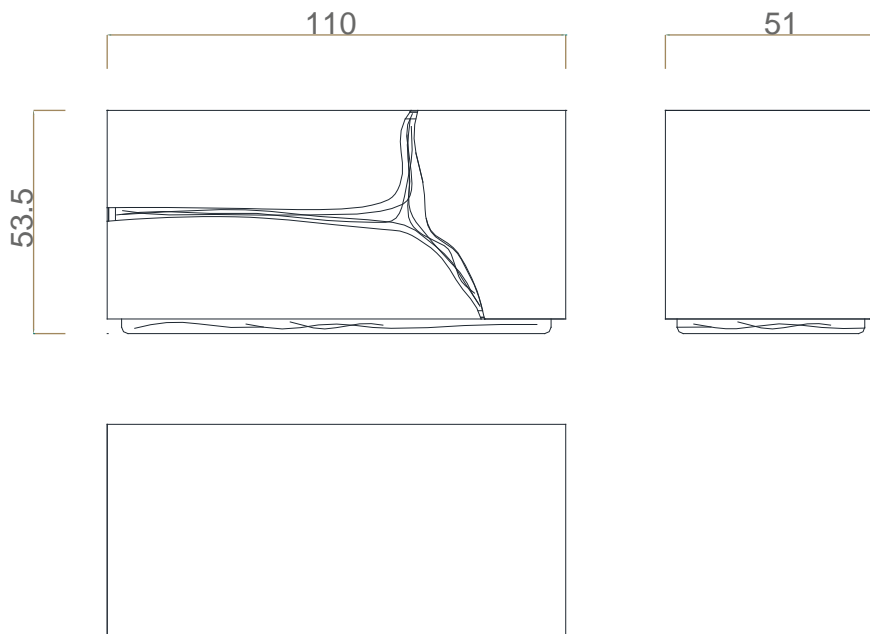

MASTER BEDROOM
COLLECTION

LAPIAZ

NIGHTSTAND

MATERIALS & FINISHES

STANDARD

Custom colors and finishes are available with an upcharge.
Please contact info@bocadolobo.com