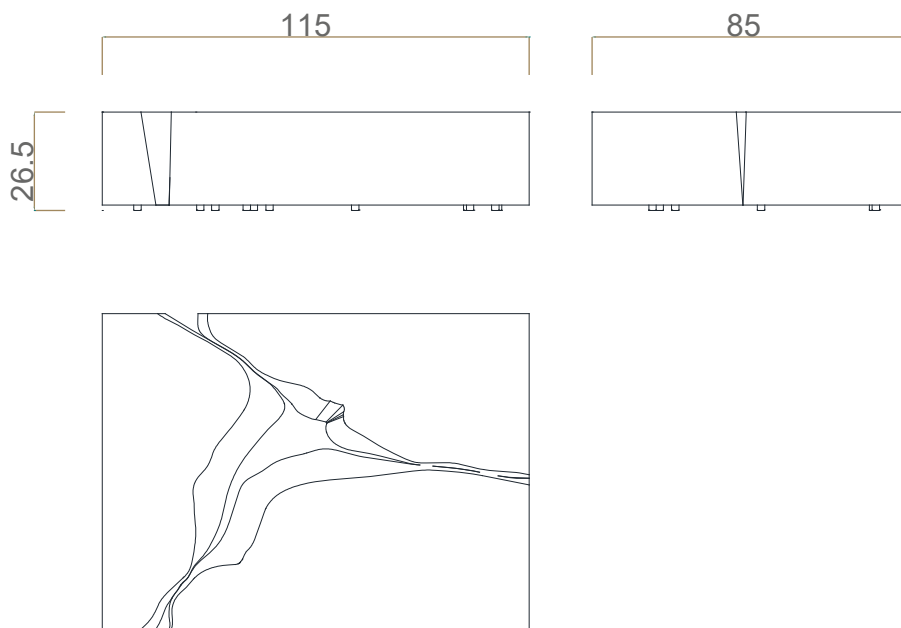

COOLORS
passion furniture

LAPIAZ

CENTER TABLE

MATERIALS & FINISHES

STANDARD

PRODUCT OPTIONS

Custom colors and finishes are available with an upcharge.
Please contact info@bocadolobo.com