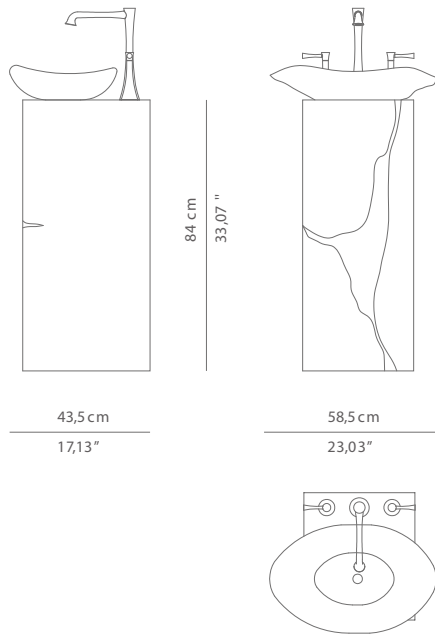

DIMENSIONS

WIDTH: 58,5 cm | 23,03"
DEPTH: 43,5 cm | 17,13"
HEIGHT: 84 cm | 33,07"

MATERIALS

Casted aluminum, mirror and lacquer.

PACKAGING

DIMENSIONS: W. 65 cm | 25,59" D. 48 cm | 18,9" H. 89 cm | 35,04"
VOLUME: 0,28 m³ | 9,81 ft³
WEIGHT: 80 kg | 176 lb

LEAD TIME

Production time is between 10 to 12 weeks for MAISON VALENTINA collections.

Delivery time is not included.

All of our furniture can be made to measure and it is available in different finishes. Please note that the colours and materials shown are for reference only. Small variations may occur.