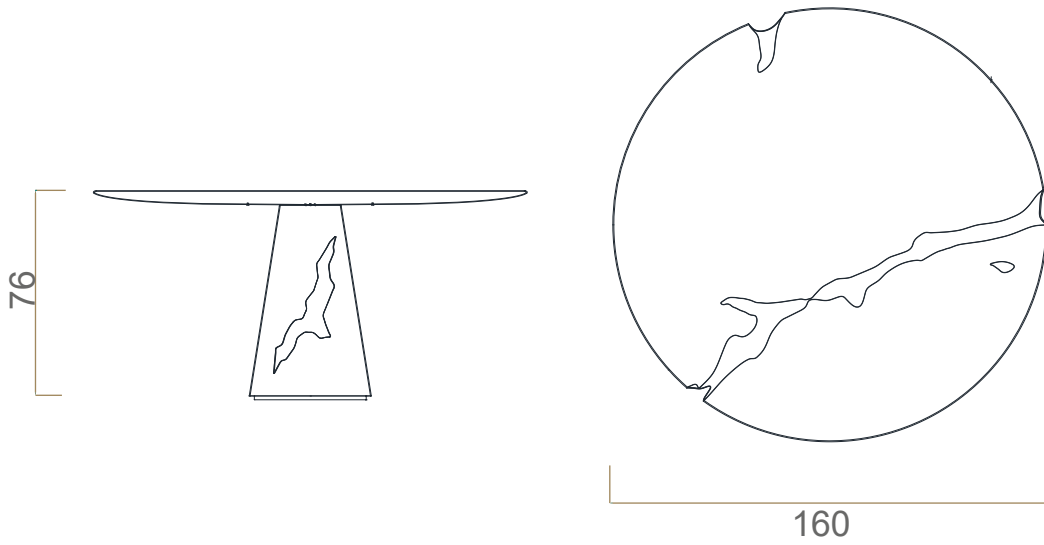

Limited edition

LAPIAZ

DINING TABLE

MATERIALS & FINISHES

STANDARD

PRODUCT OPTIONS

Custom colors and finishes are available with an upcharge.
Please contact info@bocadolobo.com