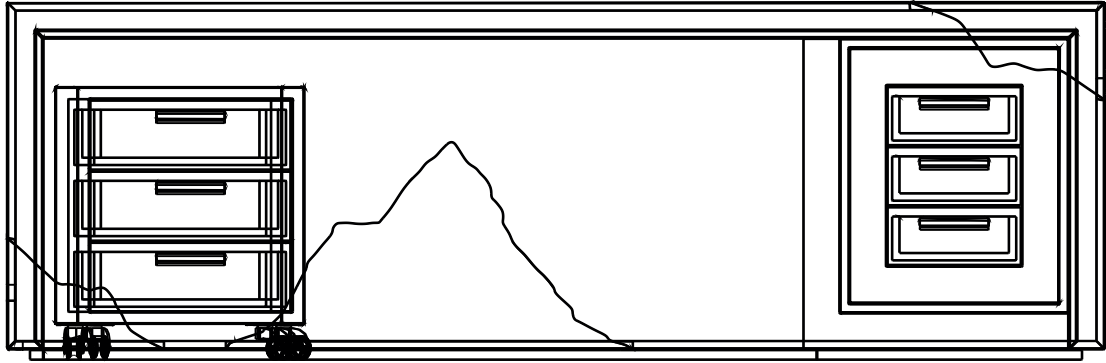

Limited edition
LAPIAZ

DESK

MATERIALS & FINISHES

STANDARD

Custom color and finishes are available with an upcharge.
Please contact info@bocadolobo.com

PASSION IS EVERYTHING

www.bocadolobo.com | info@bocadolobo.com