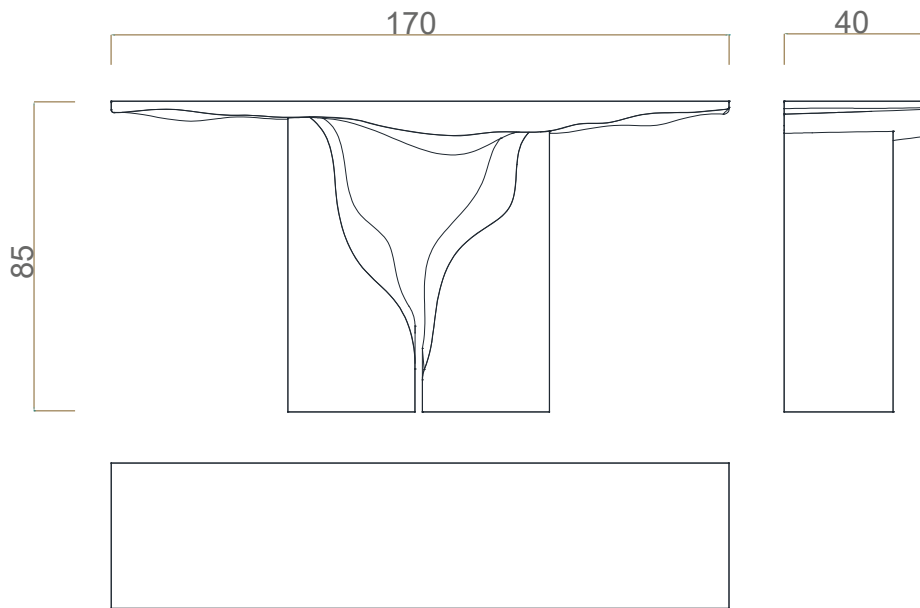

COLOURS
passion furniture

LAPIAZ

CONSOLE

MATERIALS & FINISHES

STANDARD

PRODUCT OPTIONS

Custom colors and finishes are available with an upcharge.
Please contact info@bocadolobo.com