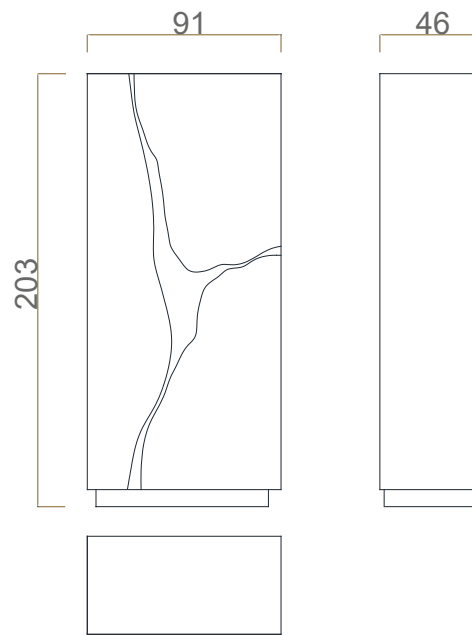

Limited edition
LAPIAZ

CABINET

MATERIALS & FINISHES

STANDARD

Custom colors and finishes are available with an upcharge.
Please contact info@bocadolobo.com