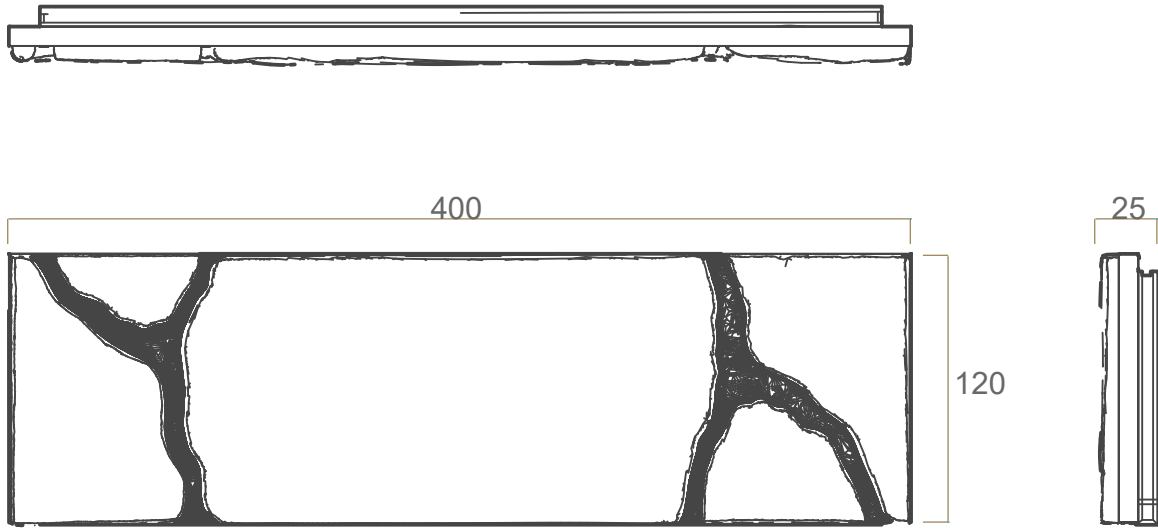

Limited edition
LAPIAZ

HEADBOARD

MATERIALS & FINISHES

STANDARD

PRODUCT OPTIONS

Custom colors and finishes are available with an upcharge.
Please contact info@bocadolobo.com