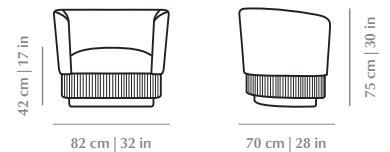

// as pictured

Upholstery – Velvet Powder

Piping - Velvet Powder

Fringes - S70