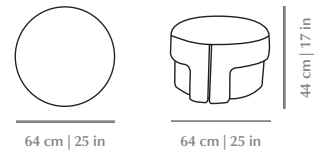

Upholstery	Fabric or Leather
Piping	Fabric or Leather
Package dimensions	716 x 716 x 521 mm

// as pictured

Top – Velvet Celadon

Piping – Velvet Celadon

Base – Diamond Olive

FABRICS
FOR UPHOLSTERY

CAT1

Synthetic Leather Metallic Titanium Synthetic Leather Monel Synthetic Leather Heather Synthetic Leather Caramel Synthetic Leather Metallic Patina Synthetic Leather Metallic Bronze