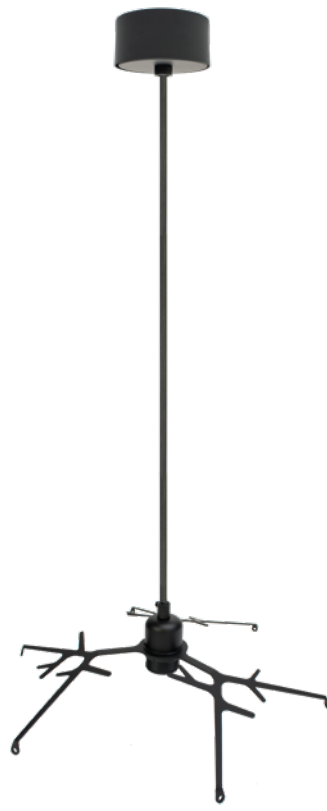

BEFORE AFTER

BK - MATT BLACK
Black Cable & Black Tripod