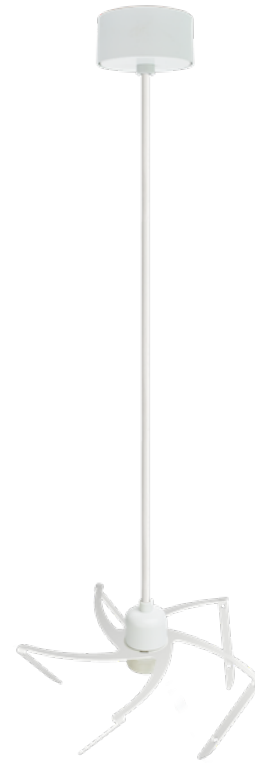

WH - MATT WHITE*
White Cable & White Tripod

*On Request