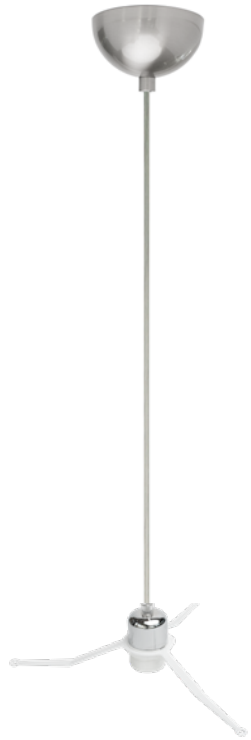

BK - MATT BLACK

BEFORE AFTER

BK - MATT BLACK
Black Cable & Black Tripod