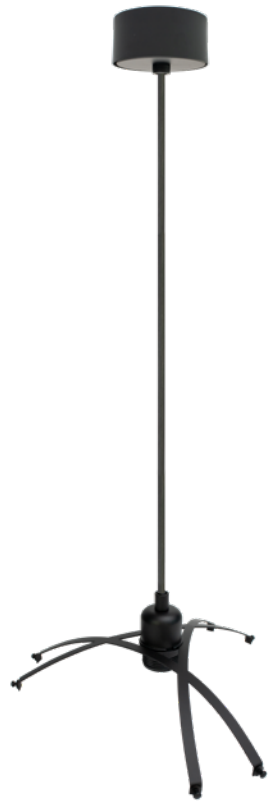

BEFORE AFTER

BK - MATT BLACK
Black Cable & Black Tripod