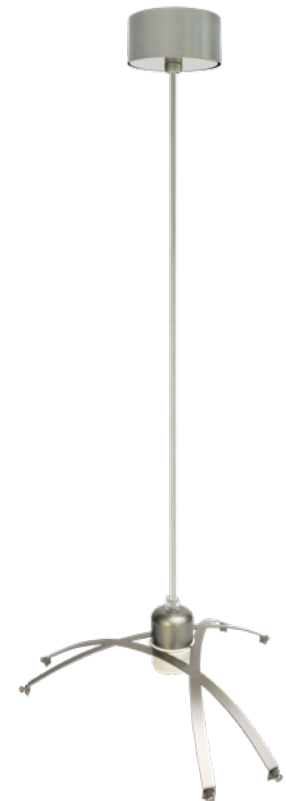

NI - NICKEL*
Transparent Cable & Nickel Tripod

*On Request

NUT