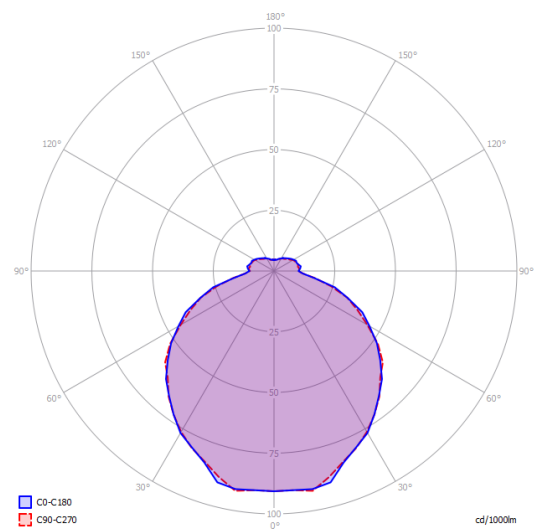

Kelly small sphere 40

Light source

E27 Classic A60
3 × max 46 W Eco

or

E27 LED
3 × 25 W

W / L max 12 cm
W / L max 4.72"

Structure: Metal

Matte White – 9010

Parcels: 2

IP20

Energy Saving

Dim

Kelly small sphere 40

E27 Classic A60
3 × max 46 W Eco

Photometric data

E27 LED
3 × 25 W

W / L max 12 cm
W / L max 4.72"

Options of Kelly sphere

Kelly medium sphere 50

Kelly large sphere 80