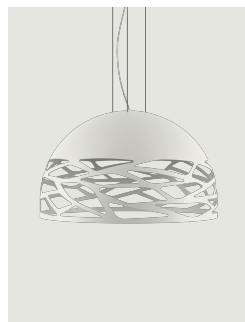

Kelly,
Design by Andrea Tosetto

Model Kelly small dome 50

Seductive beauty with a bold personality thanks to the strong and precise laser cuts, which lighten the metal of the lampshade and create an intriguing play of light and shadow. Kelly is a multifaceted family of suspension and wall lamps that stand out with elegance in any living space thanks to the variety of available forms and finishes.

Kelly small dome 50

Light source

E27 Classic A60
3 × max 46 W Eco

or

E27 LED
3 × 25 W

W / L max 12 cm
W / L max 4.72"

Structure: Metal

Matte White – 9010

Energy Saving

Dim

Kelly small dome 50

E27 Classic A60
3 × max 46 W Eco

Photometric data

E27 LED
3 × 25 W

W / L max 12 cm
W / L max 4.72"

Options of Kelly

Kelly medium dome 60

Kelly large dome 80