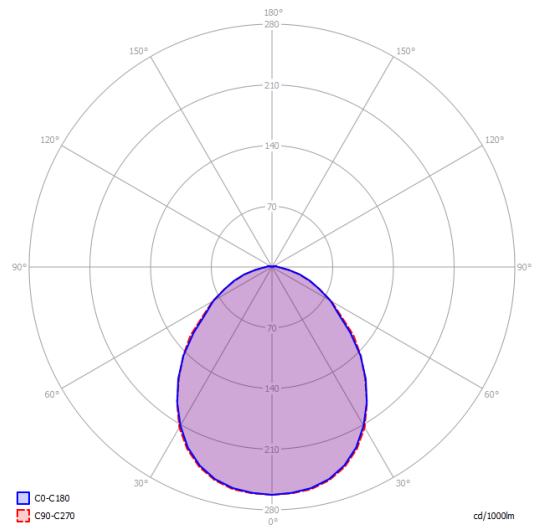

Kelly small dome 50

Light source

E27 Classic A60
3 × max 46 W Eco

or

E27 LED
3 × 25 W

W / L max 12 cm
W / L max 4.72"

Structure: Metal

Matte White – 9010

Energy Saving

Dim

Kelly small dome 50

E27 Classic A60
3 × max 46 W Eco

Photometric data

E27 LED
3 × 25 W

W / L max 12 cm
W / L max 4.72"

Options of Kelly