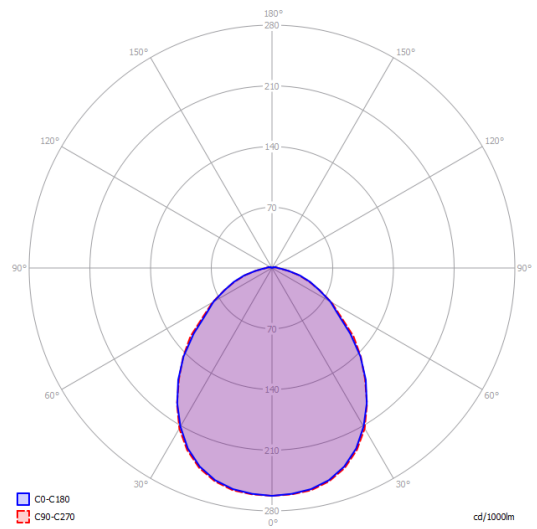

Kelly small dome 50

Light source

E27 Classic A60
3 × max 46 W Eco

or

E27 LED
3 × 25 W

W / L max 12 cm
W / L max 4.72"

Structure: Metal

Matte White – 9010

Energy Saving

Dim

Kelly small dome 50

E27 Classic A60
3 × max 46 W Eco

Photometric data

E27 LED
3 × 25 W

W / L max 12 cm
W / L max 4.72"

Options of Kelly