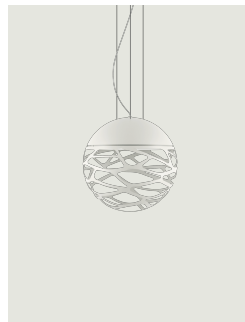

Kelly sphere,
Design by Andrea Tosetto

Model Kelly medium sphere 50

Seductive beauty with a bold personality thanks to the strong and precise laser cuts, which lighten the metal of the lampshade and create an intriguing play of light and shadow. Kelly is a multifaceted family of suspension and wall lamps that stand out with elegance in any living space thanks to the variety of available forms and finishes.

Kelly medium sphere 50

Light source

E27 Classic A60
3 × max 46 W Eco

or

E27 LED
3 × 25 W

W / L max 12 cm
W / L max 4.72"

Structure: Metal

Matte White – 9010

Coppery Bronze

Diffuser: Glass

Polished White

Polished White

Code

14123 1000

14123 3500

Net weight: 9.00 kg

W / L max 12 cm
W / L max 4.72"

Options of Kelly sphere

Kelly small sphere 40

Kelly large sphere 80