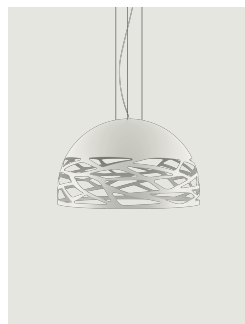

Kelly,
Design by Andrea Tosetto

Model Kelly medium dome 60

Seductive beauty with a bold personality thanks to the strong and precise laser cuts, which lighten the metal of the lampshade and create an intriguing play of light and shadow. Kelly is a multifaceted family of suspension and wall lamps that stand out with elegance in any living space thanks to the variety of available forms and finishes.

Kelly medium dome 60

Light source

E27 Classic A60
3 × max 46 W Eco

or

E27 LED
3 × 25 W

W / L max 12 cm
W / L max 4.72"

Structure: Metal

Matte White – 9010

Matte Black – 9005

Coppery Bronze

Matte Champagne

Diffuser: Glass

Polished White

Polished White

Polished White

Polished White

Energy Saving

Dim

Kelly medium dome 60

E27 Classic A60
3 x max 46 W Eco

Photometric data

E27 LED
3 x 25 W

W / L max 12 cm
W / L max 4.72"

Options of Kelly