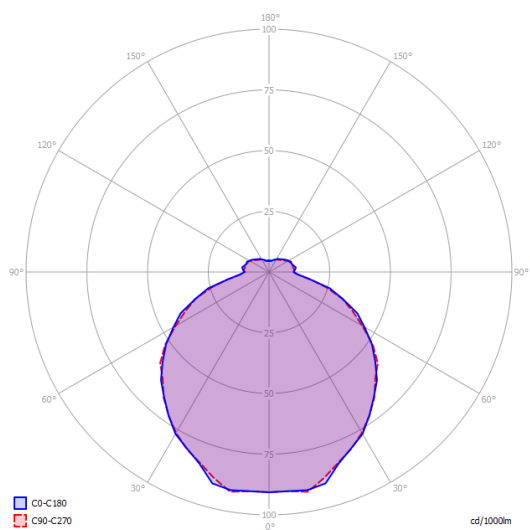

Kelly large sphere 80

Light source

E27 Classic A60
4 × max 46 W Eco

or

E27 LED
4 × 25 W

W / L max 12 cm
W / L max 4.72"

Structure: Metal

Matte White – 9010

Parcels: 2

IP20

Energy Saving

Dim

Kelly large sphere 80

E27 Classic A60
4 x max 46 W Eco

Photometric data

E27 LED
4 x 25 W

W / L max 12 cm
W / L max 4.72"

Options of Kelly sphere

Kelly small sphere 40

Kelly medium sphere 50