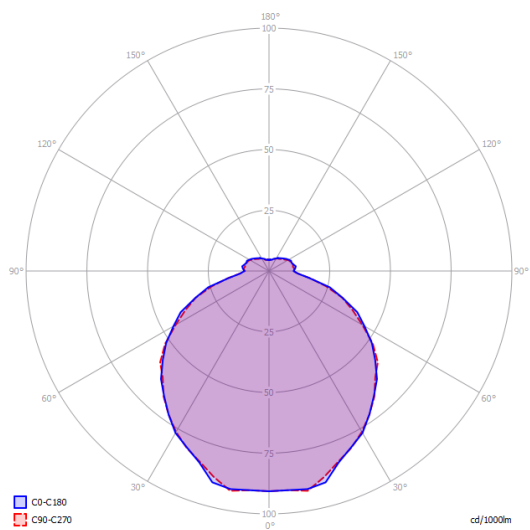

Kelly large sphere 80

Light source

E27 Classic A60
4 × max 46 W Eco

or

E27 LED
4 × 25 W

W / L max 12 cm
W / L max 4.72"

Structure: Metal

Matte White – 9010

Parcels: 2

IP20

Energy Saving

Dim

Kelly large sphere 80

E27 Classic A60
4 x max 46 W Eco

Photometric data

E27 LED
4 x 25 W

W / L max 12 cm
W / L max 4.72"

Options of Kelly sphere

Kelly small sphere 40

Kelly medium sphere 50