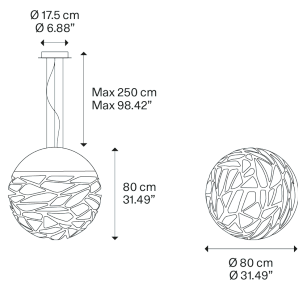

Kelly large sphere 80

Light source

E27 Classic A60
4 × max 46 W Eco

or

E27 LED
4 × 25 W

W / L max 12 cm
W / L max 4.72"

Structure: Metal

Matte White – 9010

Coppery Bronze

Diffuser: Glass

Polished White

Polished White

Code

14124 1000

14124 3500

Net weight: 15.00 kg

Parcels: 2

IP20

Energy Saving

Dim

Kelly large sphere 80

E27 Classic A60
4 x max 46 W Eco

Photometric data

E27 LED
4 x 25 W

W / L max 12 cm
W / L max 4.72"

Options of Kelly sphere

Kelly small sphere 40

Kelly medium sphere 50