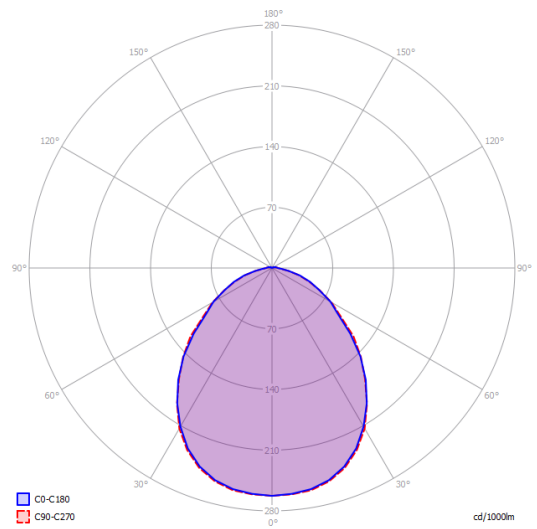

Energy Saving

Dim

Kelly large dome 80

E27 Classic A60  
4 x max 46 W Eco

Photometric data

E27 LED  
4 x 25 W

W / L max 12 cm  
W / L max 4.72"

Options of Kelly