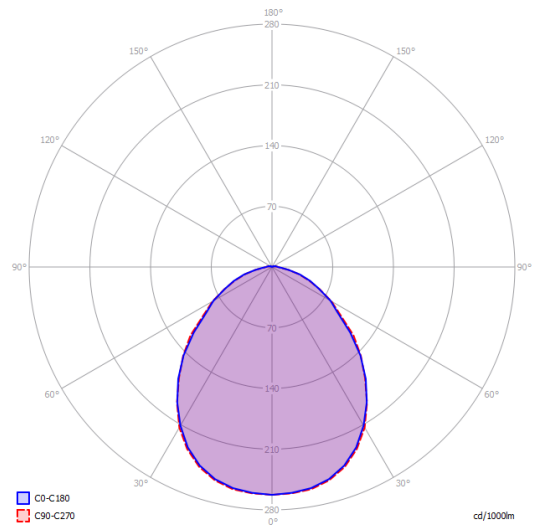

Energy Saving

Dim

Kelly large dome 80

E27 Classic A60  
4 x max 46 W Eco

Photometric data

E27 LED  
4 x 25 W

W / L max 12 cm  
W / L max 4.72"

Options of Kelly