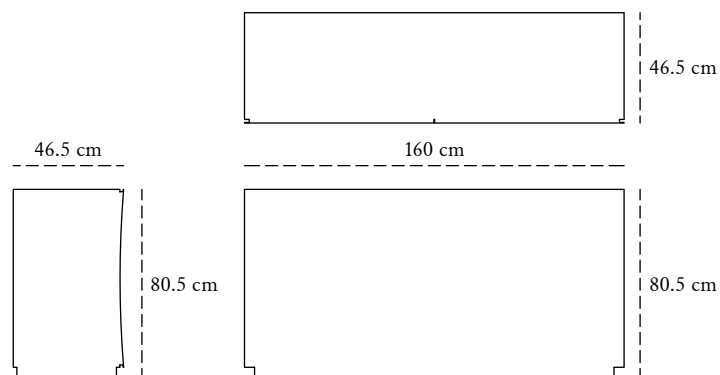

*collection*

**KAIZEN**

*designer*

Artefatto Design Studio

*description*

Cabinet

*dimension*

Width 160 cm

Depth 46.5 cm

Height 80.5 cm

*material*

Plywood, Metal

CARE Wipe gently with dry soft cloth.

Each piece in the Forest collection exalts the handmade, the painstakingly crafted, the authentic. A piece may have slight variations and tiny imperfections but these are the marks of an artisan, a testament to the individuality of each work of art. It is our belief that these variations infuse our objets d'art with desire and we assert our right to make necessary qualitative changes.