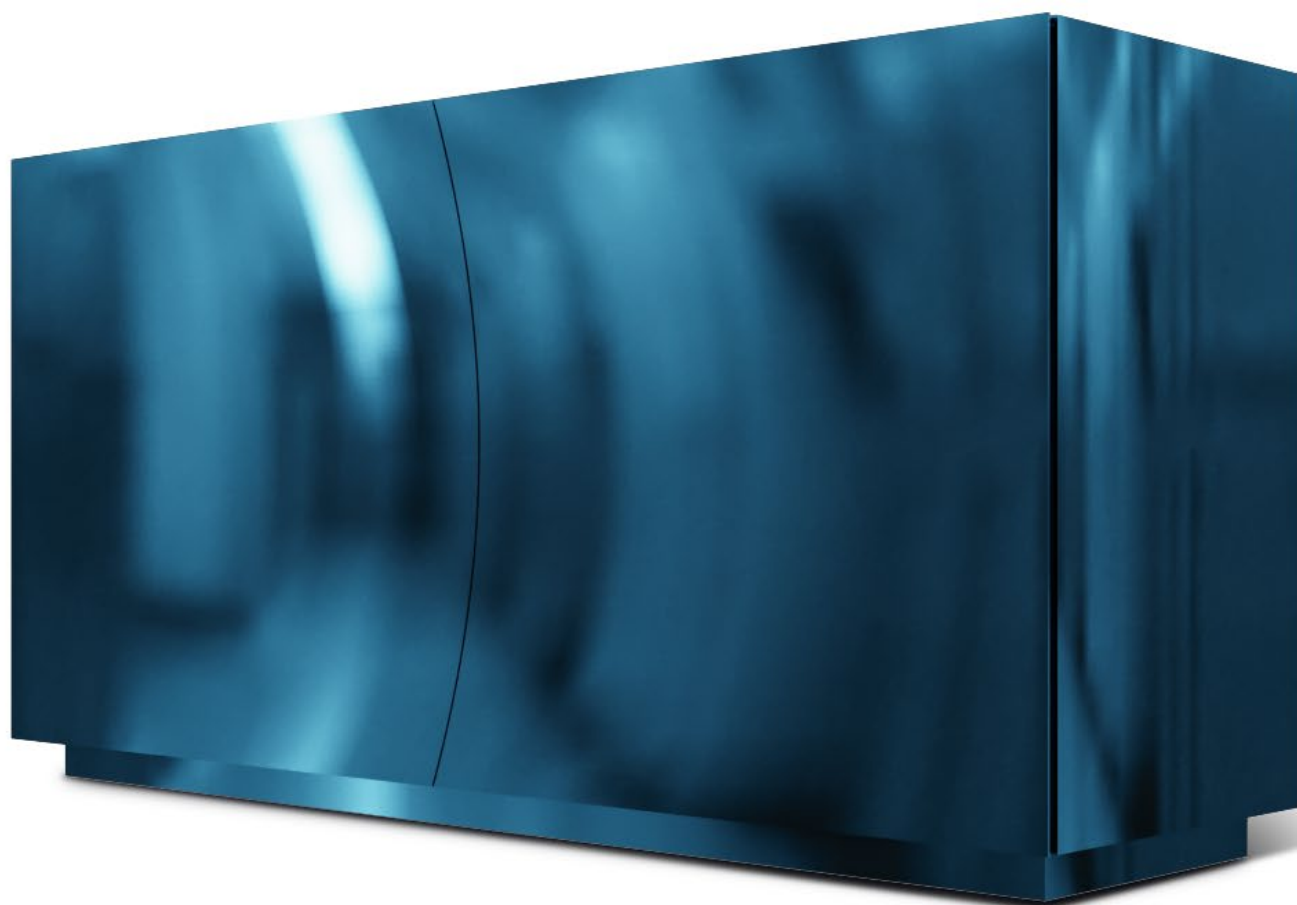

SCARLET  
SPLENDOUR

KAIZEN  
CREDENZA BLUE

Kaizen Credenza Blue is a contemporary, edgy blue cabinet covered in high gloss metal with matt interiors. Its curved doors make it appealing in any space.

*recommended use* In a residence, hotel, commercial space

*collection*

**KAIZEN**

*designer*

Artefatto Design Studio

*description*

Cabinet

*dimension*

Width 160 cm

Depth 46.5 cm

Height 80.5 cm

*material*

Plywood, Metal

CARE Wipe gently with dry soft cloth.

Each piece in the Forest collection exalts the handmade, the painstakingly crafted, the authentic. A piece may have slight variations and tiny imperfections but these are the marks of an artisan, a testament to the individuality of each work of art. It is our belief that these variations infuse our objets d'art with desire and we assert our right to make necessary qualitative changes.