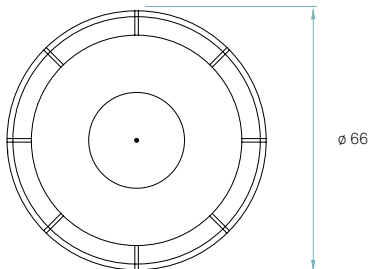

Metal canopy
Brushed Nickel
ø 14 cm - disc ø 20 cm

Electrical cable
Transparent
2 m drop

Steel cable
3 x 2 m drop

LED
Circular Module
1 x 46,2 W

Energy class
A+
LED integrated

Driver
ERP
1 unit - Ref. ESS040W-0900-42
+
Bluetooth Control - CASAMBI
1 unit - Ref. CBU - ASD