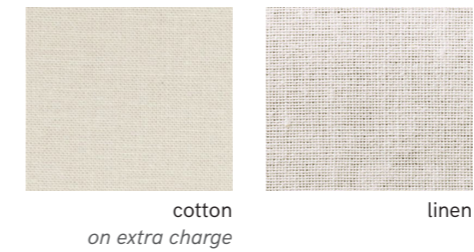

lamp shades

CORDS

Suspension lamps

Standard cord length is 1,5m.

Standard cord options

Brown textile cord (standard for all lamps except black ones)

Black textile cord (standard for all black lamps)

Transparent rubber cord (under request)

* You may choose from the above with no extra charge.

Additional length is available for suspension lamps, on extra charge.

Non-standard cord options

Yellow textile cord on extra charge

Black and white textile cord on extra charge

Red and black textile cord on extra charge