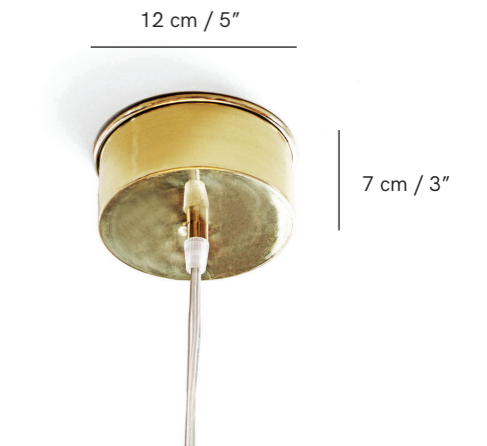

lamp shades

CORDS

Suspension lamps

Standard cord length is 1,5m.

Standard cord options

Brown textile cord (standard for all lamps except black ones)

Black textile cord (standard for all black lamps)

Transparent rubber cord (under request)

* You may choose from the above with no extra charge.

Additional length is available for suspension lamps, on extra charge.

Non-standard cord options

Yellow textile cord on extra charge

Black and white textile cord on extra charge

Red and black textile cord on extra charge

cup cup color matches the lamp

Table lamps

Standard cord is in transparent rubber, for all models and finishes, with a length of 1,5m.

Cord options

White rubber cord *no surcharge*

Black rubber cord *no surcharge*

Black textile cord *on extra charge*

USA plug *on extra charge*

Floor lamps

Standard cord is in transparent rubber, for all models and finishes, with a length of 1,5m.

Cord options