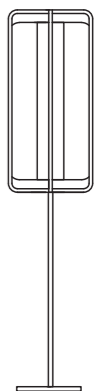

JULES I

suspension lamp

230V / 50Hz E27/1x 23W CFL

120V / 60Hz E26/1x18W CFL

19 lb | 9 kg

25x25x25 in
65x65x65 cm
0,3 m³

59" / 1,5m

JULES II

17 lb | 8,6 kg

13x13x30 in
34x34x80 cm
0,09 m³

59" / 1,5m

JULES FLOOR

floor lamp

230V / 50Hz E27/1x 23W CFL

120V / 60Hz E26/1x18W CFL

26 lb | 12 kg

18x18x71 in
46x46x180 cm
0,38 m³

59" / 1,5m

Ø: 22" / 57cm
h: 28" / 72cm

Ø: 26" / 67cm
h: 22" / 57cm

Ø: 12" / 30cm
h: 25" / 64cm

Ø: 15" / 38cm
h: 17" / 44cm

w: 16" / 40cm
d: 9" / 23cm
h: 16" / 40cm

Ø: 12" / 30cm
h: 25" / 63cm

Ø: 15" / 38cm
h: 38" / 177cm

FINISHINGS

lacquered metal not available for outer structures (tubes)

polished and satin metal

POLISHED AND SATIN METAL PIECES
This product is handmade; any small stain or roughness is a feature of the product, not a defect.