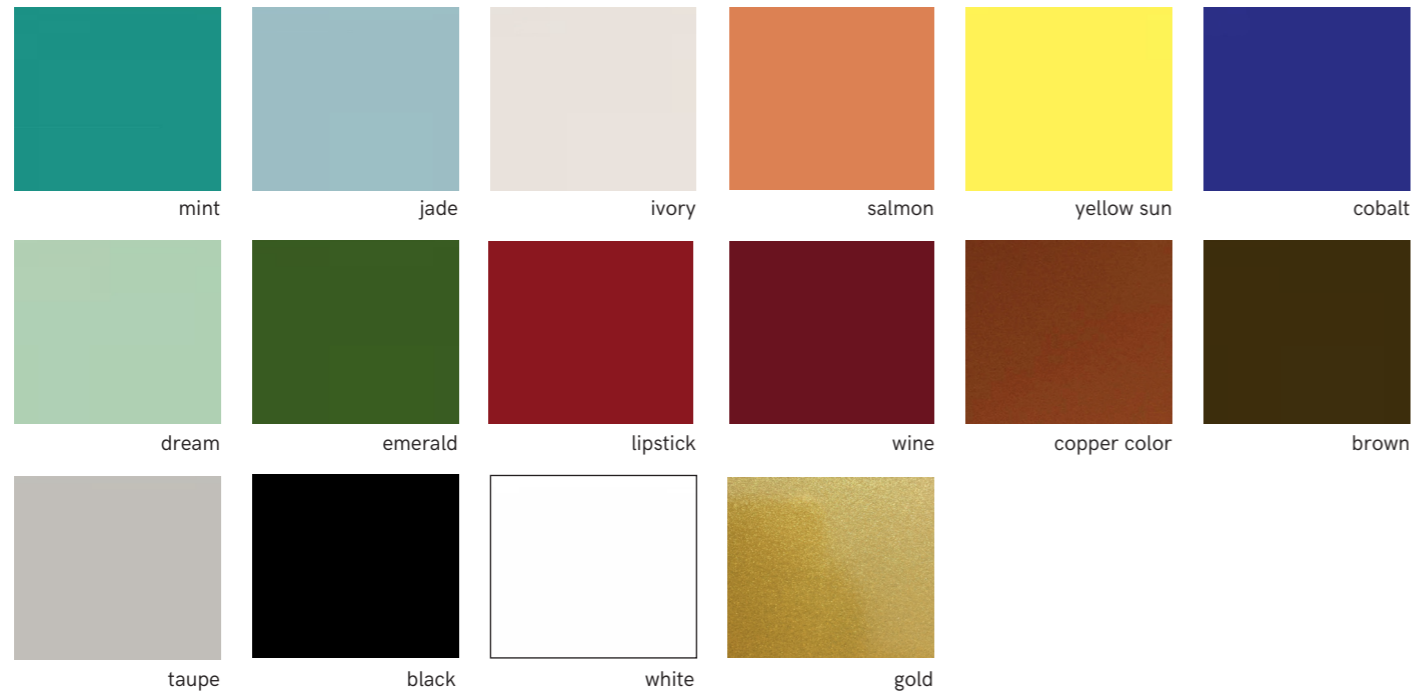

Ø: 15" / 38cm
h: 38" / 177cm

FINISHINGS

lacquered metal not available for outer structures (tubes)

polished and satin metal

POLISHED AND SATIN METAL PIECES
This product is handmade; any small stain or roughness is a feature of the product, not a defect.