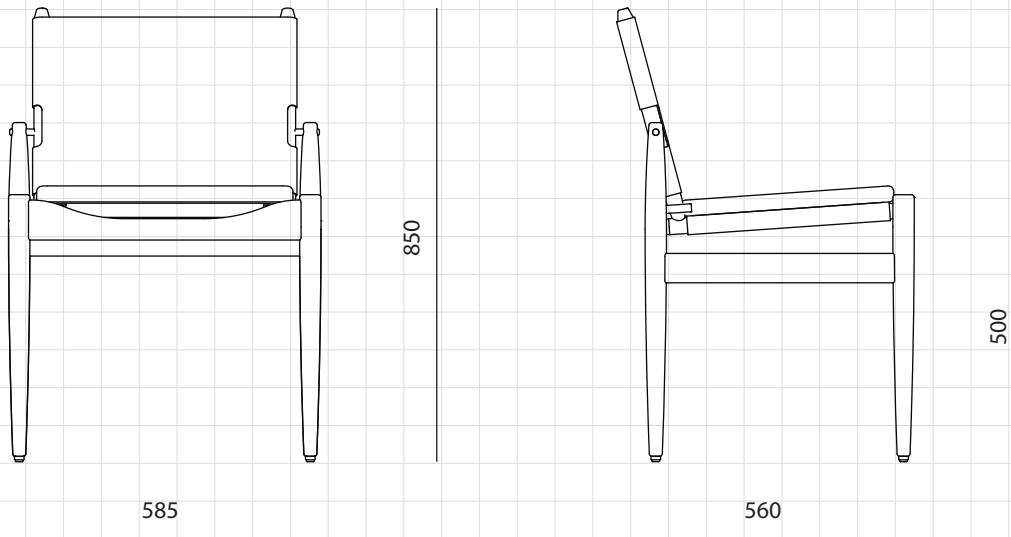

Journey Dining Chair-LE

CODE
DIMENSIONS

JN-S210-LE
W585 x D560 x H850mm
Seating height: 500mm

NET WEIGHT
ENVIRONMENT
MATERIALS

6.5 kg
Indoor
Solid wood frame, upholstery, stainless steel oil rubbed copper
*Please refer to website or contact your local representative for complete material swatches.

SHIPPING

Package	Assembled		
Package Qty	1 pcs/box		
Packaging	Measurement (mm)	Volume (cbm)	Gross Weight (kg)
FCL	W650 x D625 x H935	0.38	12.68
LCL/AIR	W690 x D665 x H1025	0.47	18.01