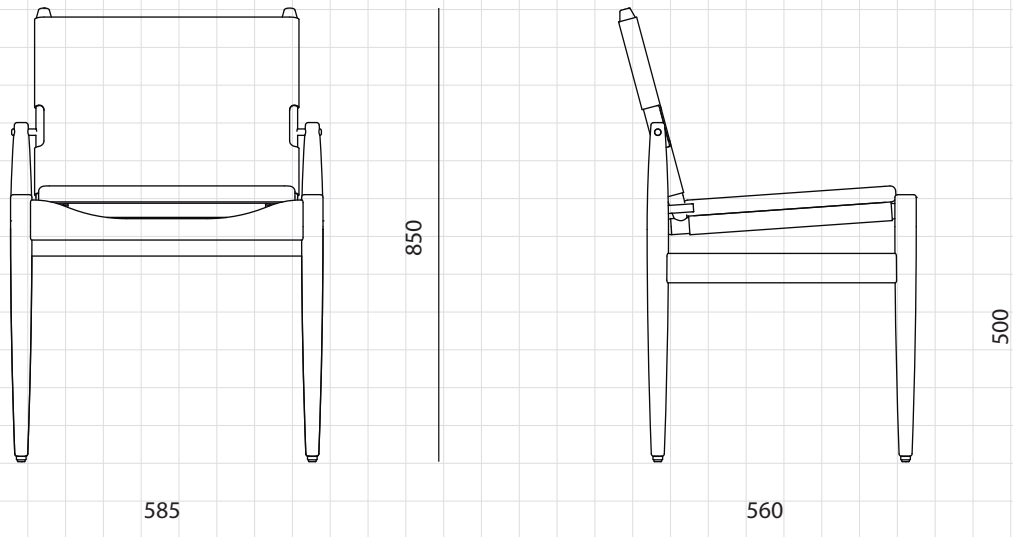

Journey Dining Chair-CV

CODE
DIMENSIONS

JN-S210-CV
W585 x D560 x H850mm
Seating height: 500mm

NET WEIGHT
ENVIRONMENT
MATERIALS

6.5 kg
Indoor
Solid wood frame, upholstery, stainless steel oil rubbed copper
*Please refer to website or contact your local representative for complete material swatches.

SHIPPING

Package	Assembled		
Package Qty	1 pcs/box		
Packaging	Measurement (mm)	Volume (cbm)	Gross Weight (kg)
FCL	W650 x D625 x H935	0.38	12.68
LCL/AIR	W690 x D665 x H1025	0.47	18.01