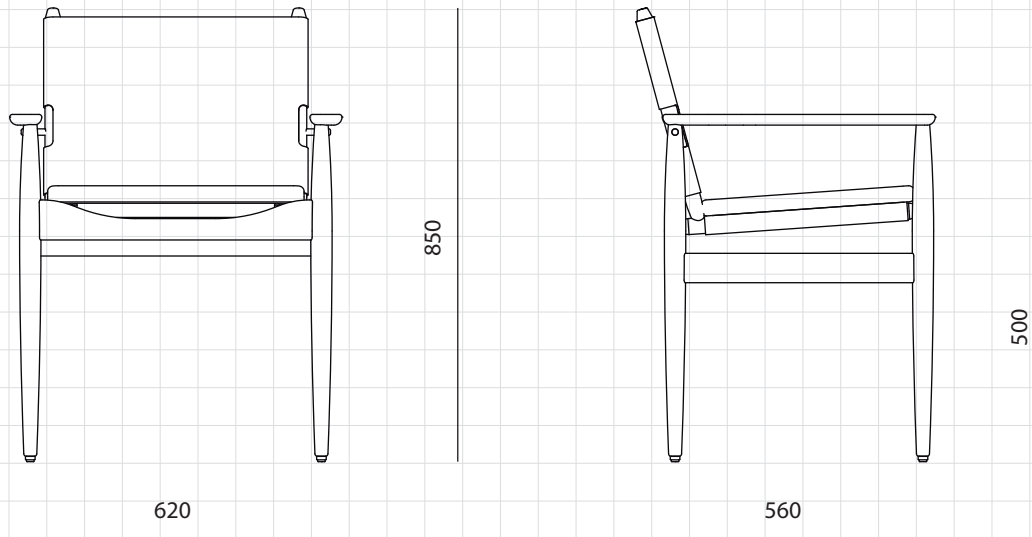

Journey Dining Armchair-LE

CODE
DIMENSIONS

JN-S211-LE
W620 x D560 x H850mm
Seating height: 500mm

NET WEIGHT
ENVIRONMENT
MATERIALS

7.5 kg
Indoor
Solid wood frame, upholstery, stainless steel oil rubbed copper
*Please refer to website or contact your local representative for complete material swatches.

SHIPPING

Package	Assembled		
Package Qty	1 pcs/box		
Packaging	Measurement (mm)	Volume (cbm)	Gross Weight (kg)
FCL	W685 x D625 x H935	0.40	13.82
LCL/AIR	W725 x D665 x H1025	0.49	19.42