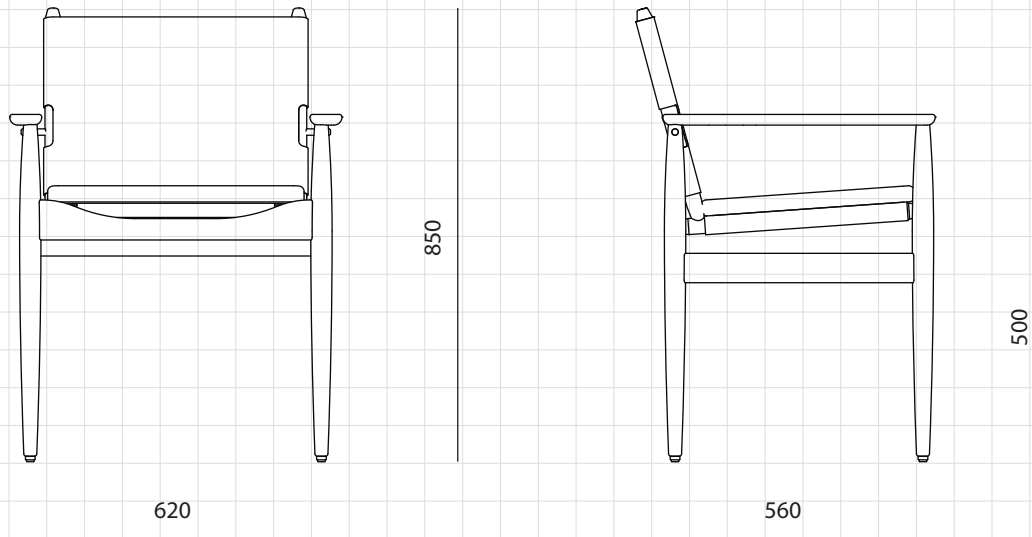

Journey Dining Armchair-CV

**CODE**  
**DIMENSIONS**

JN-S211-CV  
W620 x D560 x H850mm  
Seating height: 500mm

**NET WEIGHT**  
**ENVIRONMENT**  
**MATERIALS**

7.5 kg  
Indoor  
Solid wood frame, upholstery, stainless steel oil rubbed copper  
\*Please refer to website or contact your local representative for complete material swatches.

**SHIPPING**

<b>Package</b>	Assembled		
<b>Package Qty</b>	1 pcs/box		
<b>Packaging</b>	<b>Measurement (mm)</b>	<b>Volume (cbm)</b>	<b>Gross Weight (kg)</b>
<b>FCL</b>	W685 x D625 x H935	0.40	13.82
<b>LCL/AIR</b>	W725 x D665 x H1025	0.49	19.42