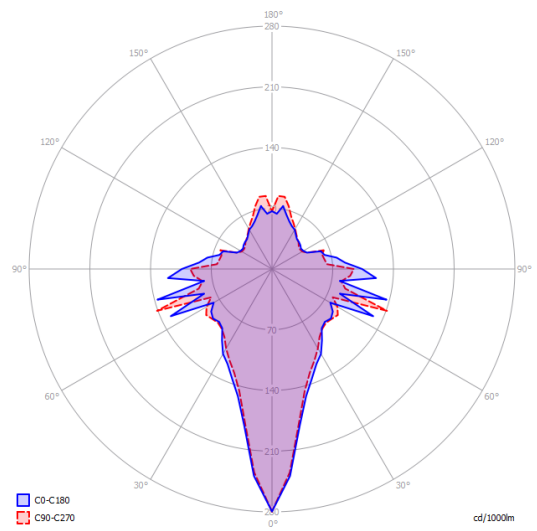

Jefferson small

LED
2700 K
3 W / 450 lm
350 mA
CRI 90
MacAdam 3-Step

Photometric data

Options of Jefferson

Jefferson mini

Jefferson medium