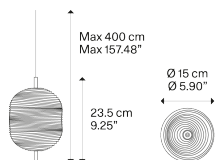

Jefferson small

Light source

LED
2700 K
3 W / 450 lm
350 mA
CRI 90
MacAdam 3-Step

LED and driver included

Structure: Metal

 Black Chrome
 Gold

Diffuser: Bohemian crystal

 Clear Crystal
 Clear Crystal

Jefferson small

LED
2700 K
3 W / 450 lm
350 mA
CRI 90
MacAdam 3-Step

Photometric data

Options of Jefferson

Jefferson mini

Jefferson medium