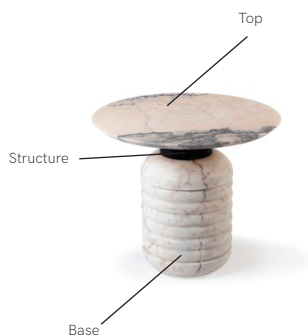

JEAN

Mambo Unlimited Ideas

Side table h: 52 cm

Side table h: 38 cm

Center Table

Console

TECHNICAL SPECIFICATIONS

14" / 38 cm

13" / 35 cm

47" / 120 cm

20" / 52 cm

13" / 35 cm

31" / 80 cm

47" / 150 cm

FINISHES

For Top
Marble

For Base
Marble

For Structure
Marble