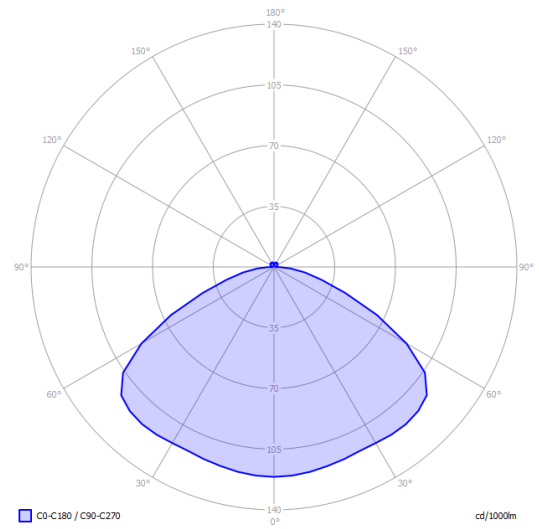

JIM bell

Photometric data

E27 A60 LED
1 x 25 W