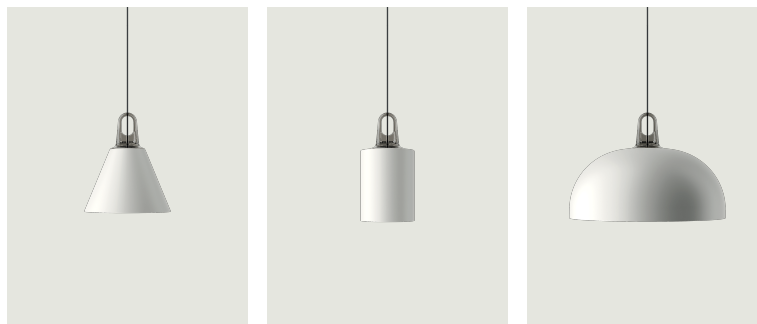

Options of JIM bell, cone and cylinder

JIM cone

JIM cylinder

JIM dome