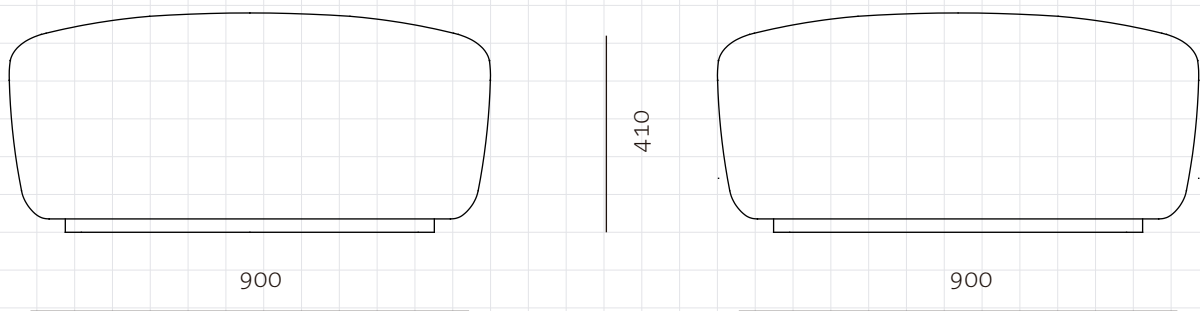

Infinity Ottoman

CODE

IF-S510

DIMENSIONS

W900 x D900 x H410mm

NET WEIGHT

26.0 kg

ENVIRONMENT