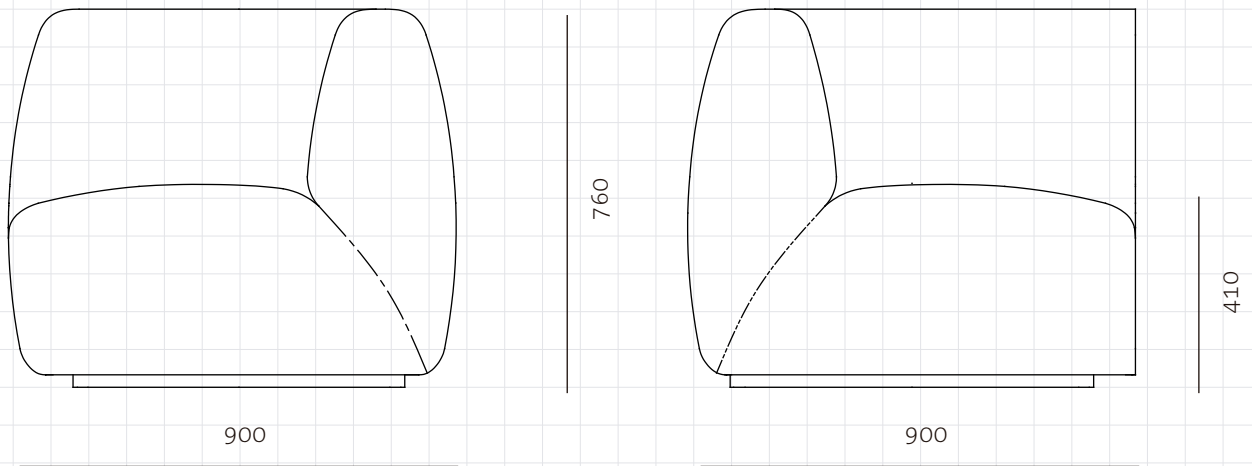

Infinity End L

CODE

IF-S440-L

DIMENSIONS

W900 x D900 x H760mm

NET WEIGHT

Seating height: 410mm

ENVIRONMENT