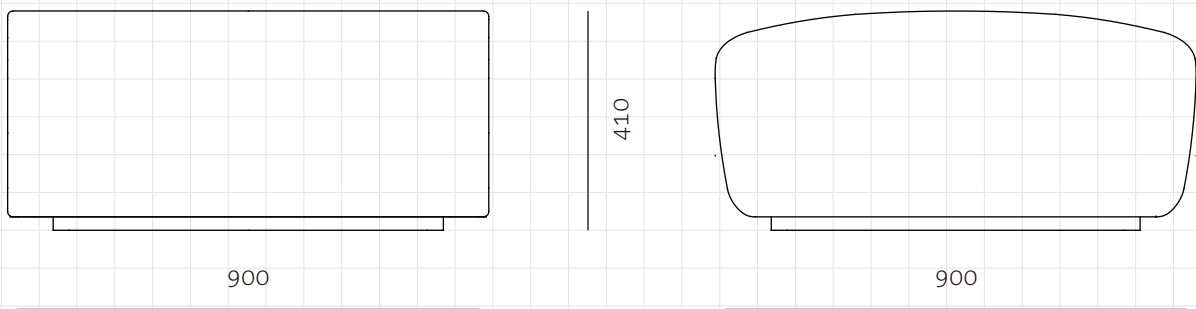

## Infinity Backless

### DIMENSIONS

W900 x D900 x H410mm

### NET WEIGHT

26.0 kg