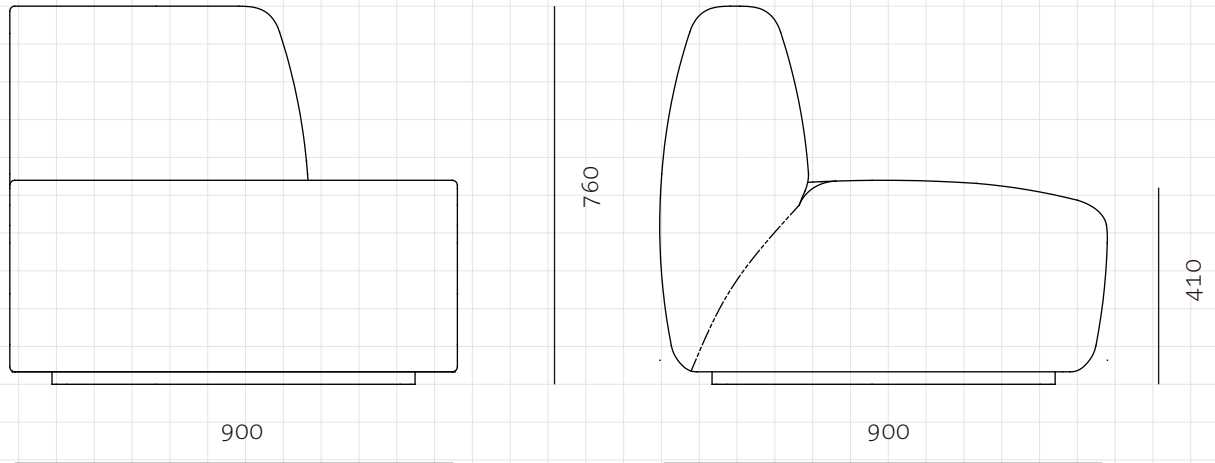

## Infinity Arm R

### DIMENSIONS

W900 x D900 x H760mm

### NET WEIGHT

Seating height: 410mm