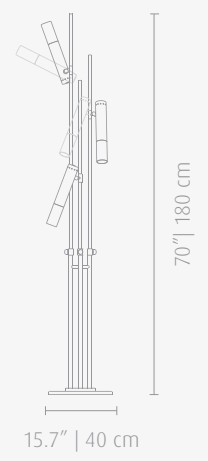

MATERIALS

BODY: Brass
SHADE: Brass & Aluminum

STANDARD FINISHES*

BODY: Gold Plated
SHADE: Glossy Black & Gold Plated

*AVAILABLE FINISHES P.183

WEIGHT

Approx. 12 kg | 26.4 lbs

BULBS

3x G9 Bulbs (included)

DIMENSIONS

HEIGHT: 70" | 180 cm
DIAM.: 15.7" | 40 cm

ALSO AVAILABLE [IKE | SUSPENSION](#) P.47