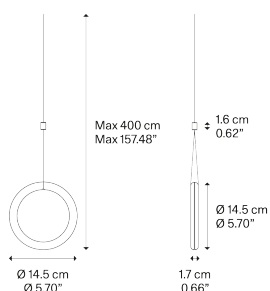

IVY I

Light source

LED
2700 K
3 W / 450 lm
350 mA
CRI 90
MacAdam 3-Step

LED
3000 K
3 W / 480 lm
350 mA
CRI 90
MacAdam 3-Step

LED and driver included

Structure: Metal

Matte Black – 9005

Matte Champagne

Terra

Code 2700 K

17810 2020

17810 4520

17810 6720

Code 3000 K

17810 2035

17810 4535

17810 6735

Net weight: 0.50 kg

Parcels: 1

IP20

Energy Saving

Dim Triac

Cluster suspension lamps must be installed on a *canopy*: find out more on lodes.com/en/canopies