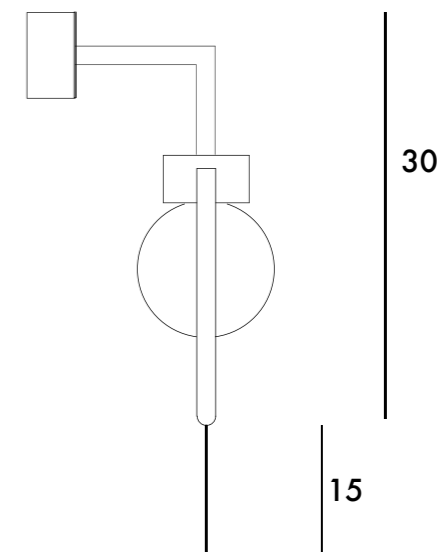

WINK

DESIGNED BY
MASQUESPACIO

Metal structure bathed in 24 Carats gold
Transparent cable of 1,5 m. adjustable
LED Bulb E27 included.
Dimensions:
30x60x15 Cm

A wink to luxury

WINK

DESIGNED BY
MASQUESPACIO

Ceiling lamp post-modernist style with metal structure
and glass tulip.
Transparent security cable 1.5m
Detachable fringes.
Bulb E27 included - Led light technology.
Designed by Masquespacio.
Made in Spain.

WINK

DESIGNED BY
MASQUESPACIO

Metal structure bathed in 24 Ct gold.
Glass tulip.
Led Bulbs E27 included.
Dimensions: 30x50x15 cm
Small size: 31x18,5x15 cm

WINK

DESIGNED BY
MASQUESPACIO

WINK WALL LAMP, SMALL SIZE

Before any operation on the fixture, please
disconnect the power supplied.

The device may not be disposed of with
household rubbish.

In case of emergency, please contact
HOUTIQUE.

Planimetry

Dimensions in cm

Planimetry

Dimensions in cm

WINK

DESIGNED BY
MASQUESPACIO

Metal structure bathed in 24 Ct gold.
Glass tulip.
2 directability Winks horizontally.
LED bulbs E27 included.
Dimensions: 128x50x200H cm

WINK

DESIGNED BY
MASQUESPACIO