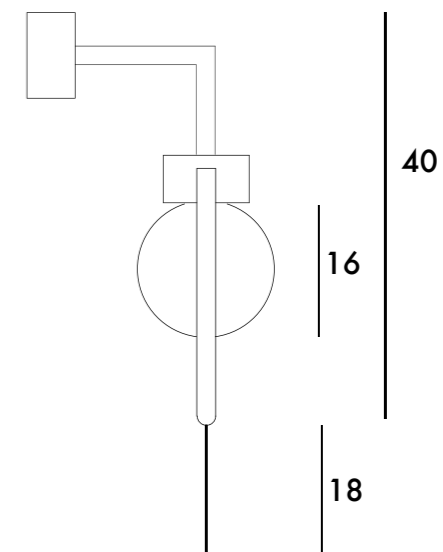

WINK

DESIGNED BY
MASQUESPACIO

Metal structure bathed in 24 Carats gold
Transparent cable of 1,5 m. adjustable
LED Bulb E27 included.
Dimensions:
30x60x15 Cm

A wink to luxury

WINK

DESIGNED BY
MASQUESPACIO

Ceiling lamp post-modernist style with metal structure
and glass tulip.
Transparent security cable 1.5m
Detachable fringes.
Bulb E27 included - Led light technology.
Designed by Masquespacio.
Made in Spain.

WINK

DESIGNED BY
MASQUESPACIO

Metal structure bathed in 24 Ct gold.
Glass tulip.
Led Bulbs E27 included.
Dimensions: 30x50x15 cm
Small size: 31x18,5x15 cm

WINK

DESIGNED BY
MASQUESPACIO

WINK WALL LAMP, SMALL SIZE

WINK

DESIGNED BY
MASQUESPACIO

WINK WALL LAMP, BIG SIZE

Post-modernist style with metal structure
and glass tulip.

Detachable fringes for easy washing (by
hand).

Bulb E14 included - Led light technology.

Designed by Masquespacio.

Planimetry

Dimensions in cm

WINK

DESIGNED BY
MASQUESPACIO

Metal structure bathed in 24 Ct gold.
Glass tulip.
2 directability Winks horizontally.
LED bulbs E27 included.
Dimensions: 128x50x200H cm

WINK

DESIGNED BY
MASQUESPACIO