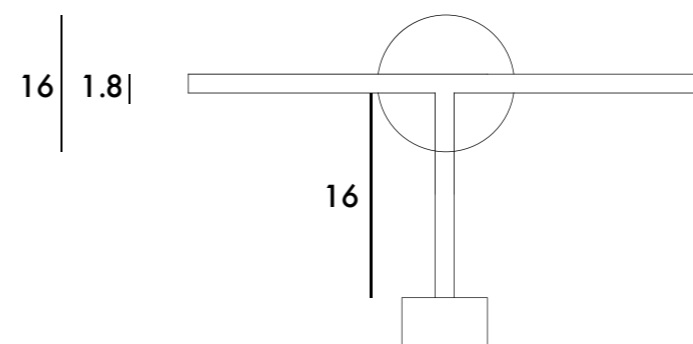

Planimetry

Dimensions in cm

WINK

DESIGNED BY
MASQUESPACIO

Metal structure bathed in 24 Ct gold.
Glass tulip.
2 directability Winks horizontally.
LED bulbs E27 included.
Dimensions: 128x50x200H cm

WINK

DESIGNED BY
MASQUESPACIO