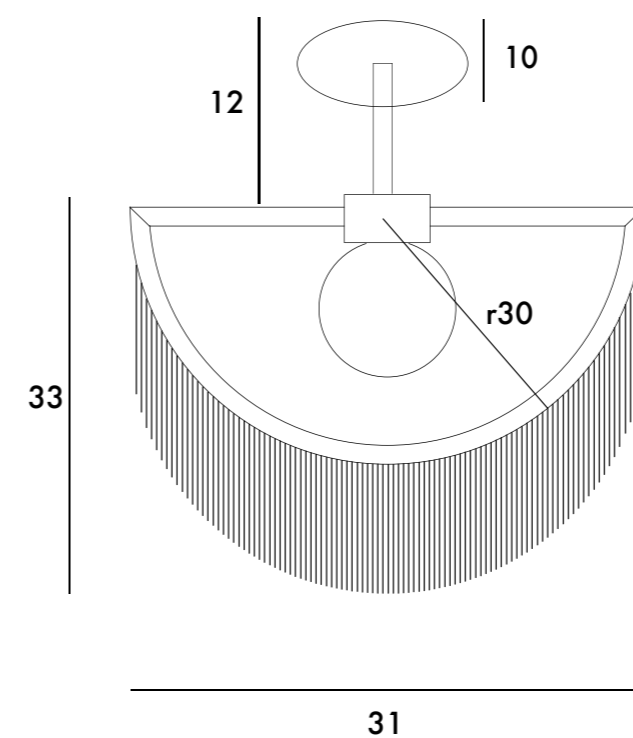

WINK

DESIGNED BY
MASQUESPACIO

Metal structure bathed in 24 Carats gold
Transparent cable of 1,5 m. adjustable
LED Bulb E27 included.
Dimensions:
30x60x15 Cm

A wink to luxury

WINK

DESIGNED BY
MASQUESPACIO

Ceiling lamp post-modernist style with metal structure
and glass tulip.
Transparent security cable 1.5m
Detachable fringes.
Bulb E27 included - Led light technology.
Designed by Masquespacio.
Made in Spain.

WINK

DESIGNED BY
MASQUESPACIO

Metal structure bathed in 24 Ct gold.
Glass tulip.
Led Bulbs E27 included.
Dimensions: 30x50x15 cm
Small size: 31x18,5x15 cm

WINK

DESIGNED BY
MASQUESPACIO

WINK WALL LAMP, SMALL SIZE

Before any operation on the fixture, please
disconnect the power supplied.

The device may not be disposed of with
household rubbish.

In case of emergency, please contact
HOUTIQUE.

Planimetry

Dimensions in cm

Planimetry

Dimensions in cm

WINK

DESIGNED BY
MASQUESPACIO

Metal structure bathed in 24 Ct gold.
Glass tulip.
2 directability Winks horizontally.
LED bulbs E27 included.
Dimensions: 128x50x200H cm

WINK

DESIGNED BY
MASQUESPACIO