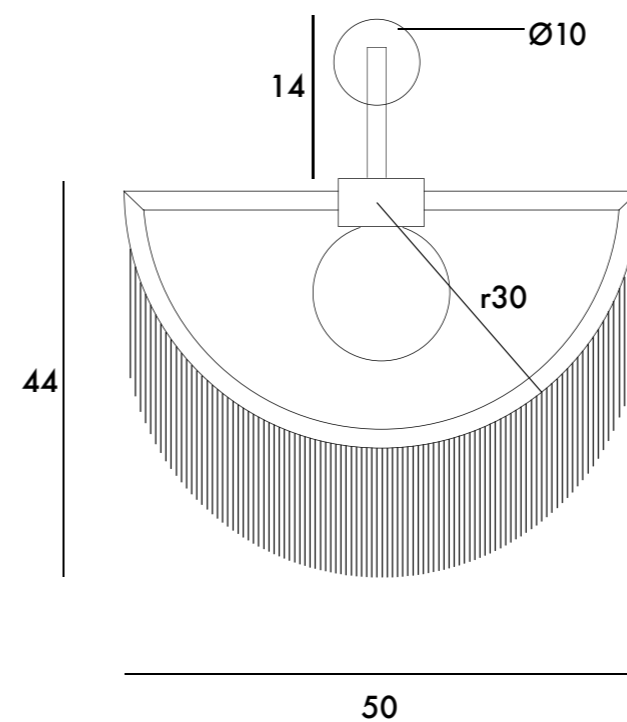

WINK

DESIGNED BY
MASQUESPACIO

Metal structure bathed in 24 Ct gold.
Glass tulip.
Led Bulbs E27 included.
Dimensions: 30x50x15 cm
Small size: 31x18,5x15 cm

WINK

DESIGNED BY
MASQUESPACIO

WINK WALL LAMP, SMALL SIZE

Before any operation on the fixture, please
disconnect the power supplied.

The device may not be disposed of with
household rubbish.

In case of emergency, please contact
HOUTIQUE.

Planimetry

Dimensions in cm

WINK

DESIGNED BY
MASQUESPACIO

WINK WALL LAMP, BIG SIZE

Post-modernist style with metal structure
and glass tulip.

Detachable fringes for easy washing (by
hand).

Bulb E14 included - Led light technology.

Designed by Masquespacio.

Planimetry

Dimensions in cm

WINK

DESIGNED BY
MASQUESPACIO

Metal structure bathed in 24 Ct gold.
Glass tulip.
2 directability Winks horizontally.
LED bulbs E27 included.
Dimensions: 128x50x200H cm

WINK

DESIGNED BY
MASQUESPACIO