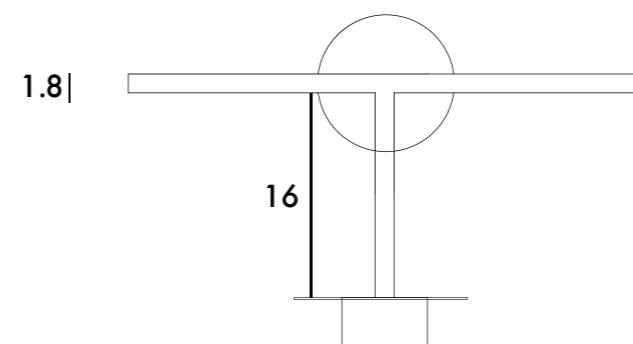

WINK

DESIGNED BY
MASQUESPACIO

Metal structure bathed in 24 Carats gold
Transparent cable of 1,5 m. adjustable
LED Bulb E27 included.
Dimensions:
30x60x15 Cm

A wink to luxury

WINK

DESIGNED BY
MASQUESPACIO

Ceiling lamp post-modernist style with metal structure
and glass tulip.
Transparent security cable 1.5m
Detachable fringes.
Bulb E27 included - Led light technology.
Designed by Masquespacio.
Made in Spain.

WINK

DESIGNED BY
MASQUESPACIO

Metal structure bathed in 24 Ct gold.
Glass tulip.
Led Bulbs E27 included.
Dimensions: 30x50x15 cm
Small size: 31x18,5x15 cm

WINK

DESIGNED BY
MASQUESPACIO

WINK WALL LAMP, SMALL SIZE

Before any operation on the fixture, please
disconnect the power supplied.

The device may not be disposed of with
household rubbish.

In case of emergency, please contact
HOUTIQUE.

Planimetry

Dimensions in cm

Planimetry

Dimensions in cm

WINK

DESIGNED BY
MASQUESPACIO

Metal structure bathed in 24 Ct gold.
Glass tulip.
2 directability Winks horizontally.
LED bulbs E27 included.
Dimensions: 128x50x200H cm

WINK

DESIGNED BY
MASQUESPACIO