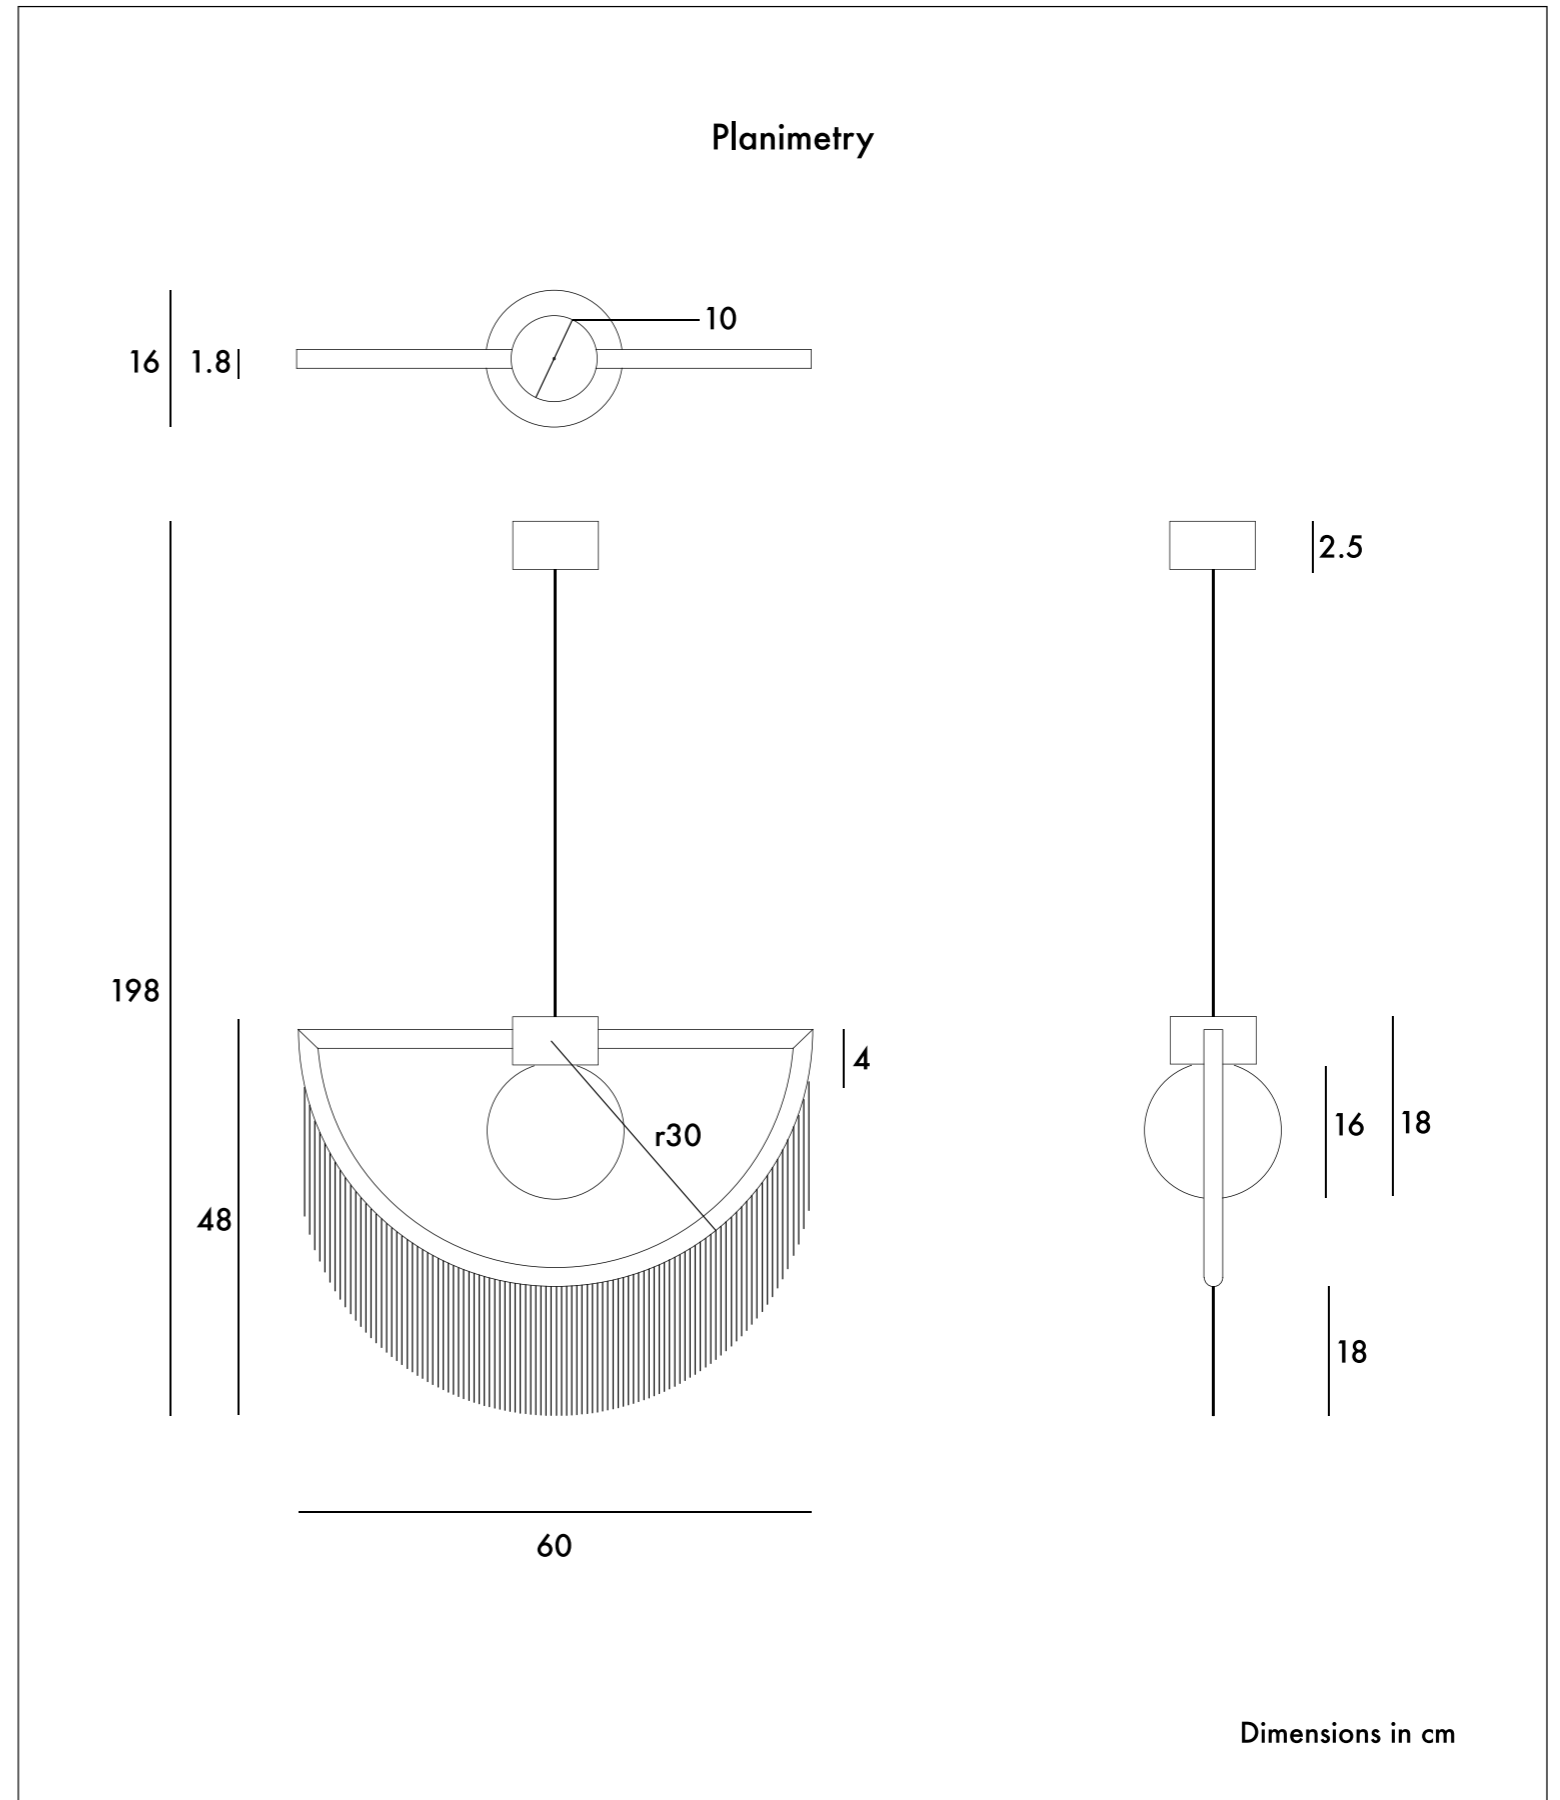

WINK

DESIGNED BY
MASQUESPACIO

Metal structure bathed in 24 Carats gold
Transparent cable of 1,5 m. adjustable
LED Bulb E27 included.
Dimensions:
30x60x15 Cm

A wink to luxury

WINK

DESIGNED BY
MASQUESPACIO

Ceiling lamp post-modernist style with metal structure
and glass tulip.
Transparent security cable 1.5m
Detachable fringes.
Bulb E27 included - Led light technology.
Designed by Masquespacio.
Made in Spain.

WINK

DESIGNED BY
MASQUESPACIO

Metal structure bathed in 24 Ct gold.
Glass tulip.
Led Bulbs E27 included.
Dimensions: 30x50x15 cm
Small size: 31x18,5x15 cm

WINK

DESIGNED BY
MASQUESPACIO

WINK WALL LAMP, SMALL SIZE

Planimetry

Dimensions in cm

WINK

DESIGNED BY
MASQUESPACIO

Metal structure bathed in 24 Ct gold.
Glass tulip.
2 directability Winks horizontally.
LED bulbs E27 included.
Dimensions: 128x50x200H cm

WINK

DESIGNED BY
MASQUESPACIO