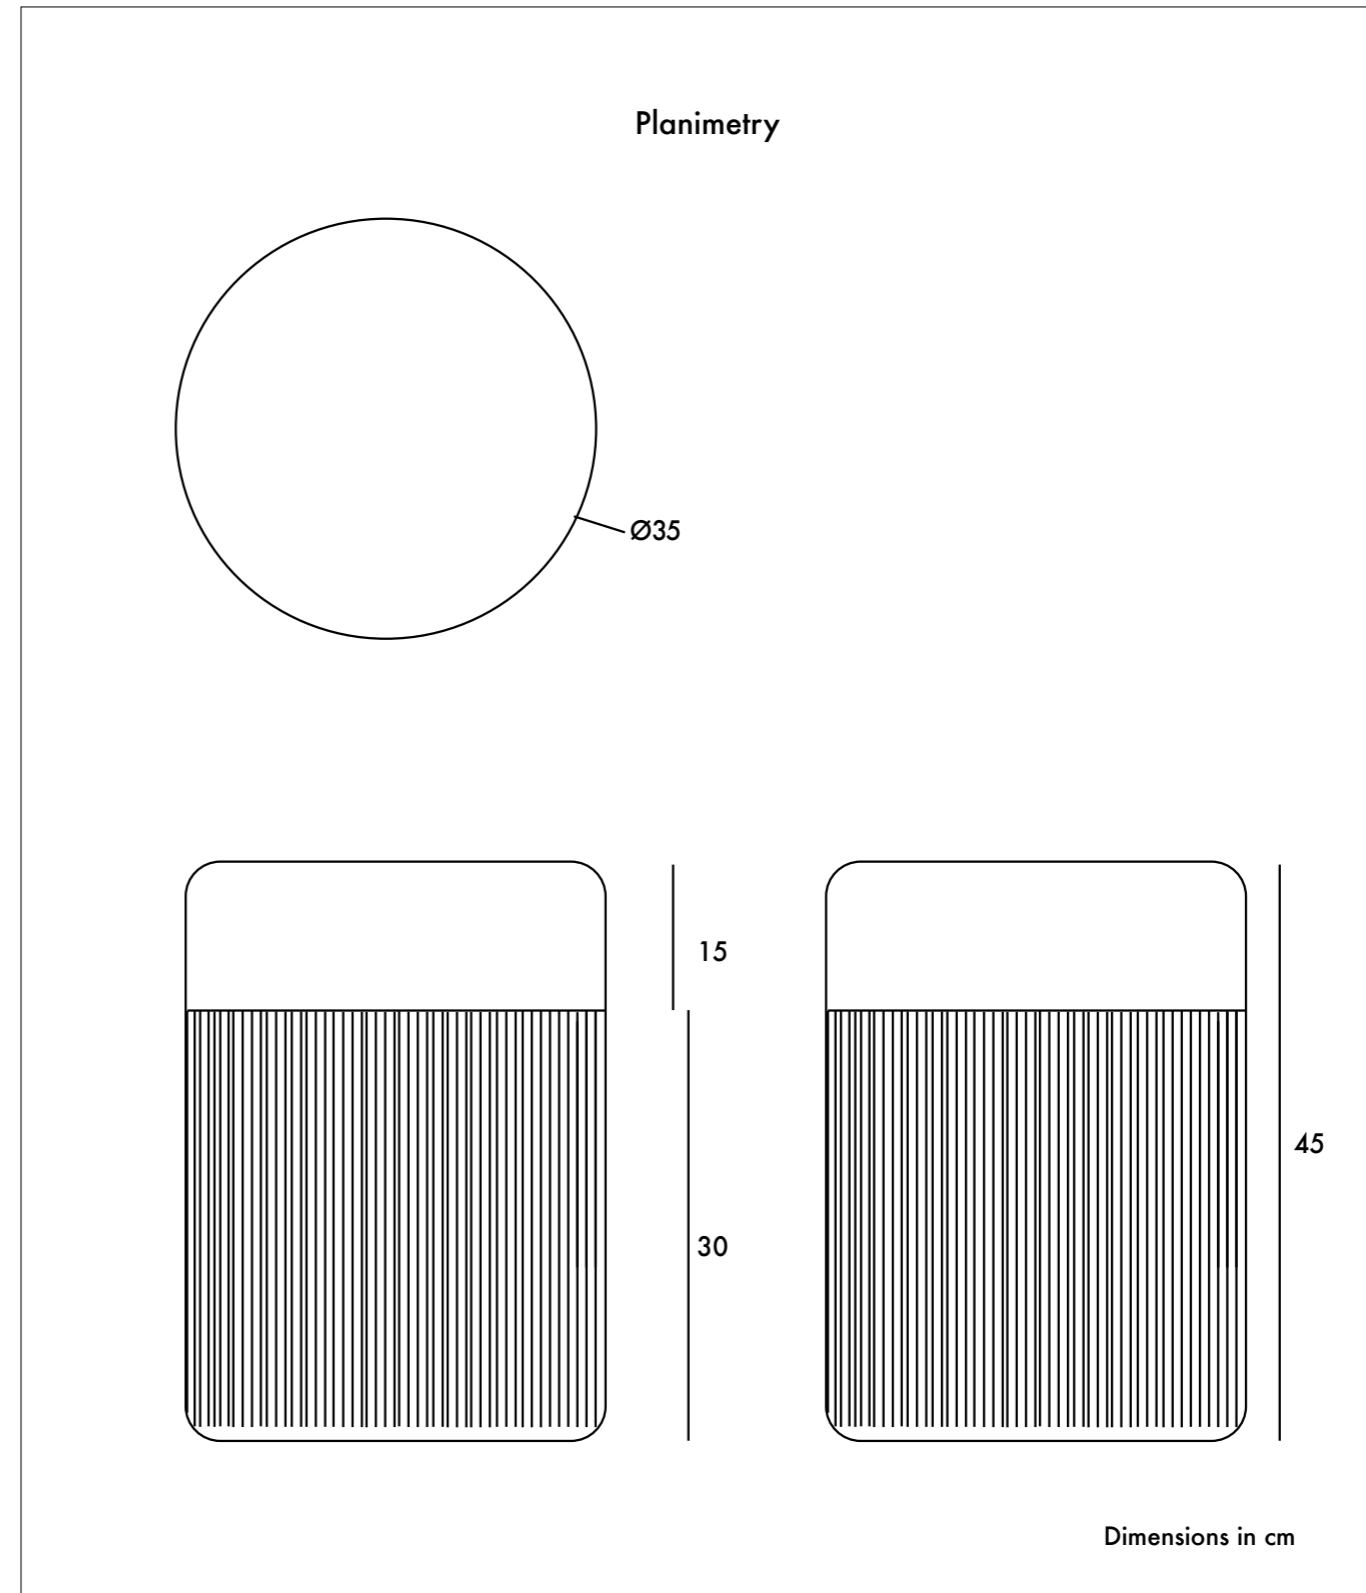

PILL

HOUTIQUE

Velvet upholstery and 30cm fringes
Dimensions:
Height: 45 Cm
Diameter: 35 Cm

POUF PILL S

DESIGNED BY
HOUTIQUE

Pill Pouf S

Art-deco style pouf with wood structure and velvet fabric.
2 fiber-board discs of 16mm, joined by wooden tufts.
Upholstery Velvet 100% polyester with backing. 345 gr/m.
50000 Martindale cycles.
TEAD foam with fibre-covered.
Designed by Houtique.
Made in Spain.

POUF PILL L

DESIGNED BY
HOUTIQUE

Pill Pouf L

Art-deco style pouf with wood structure and velvet fabric.
2 fiber-board discs of 16mm, joined by wooden tufts.
Upholstery Velvet 100% polyester with backing. 345 gr/m.
50000 Martindale cycles.
TEAD foam with fibre-covered.
Designed by Houtique.
Made in Spain.