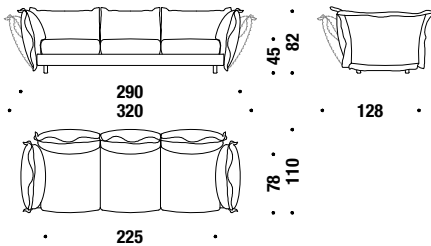

3 seater sofa fiber

Divano 3 posti fibra

FOC

19,8mt. 37,8m² 3,4m³ 105Kg