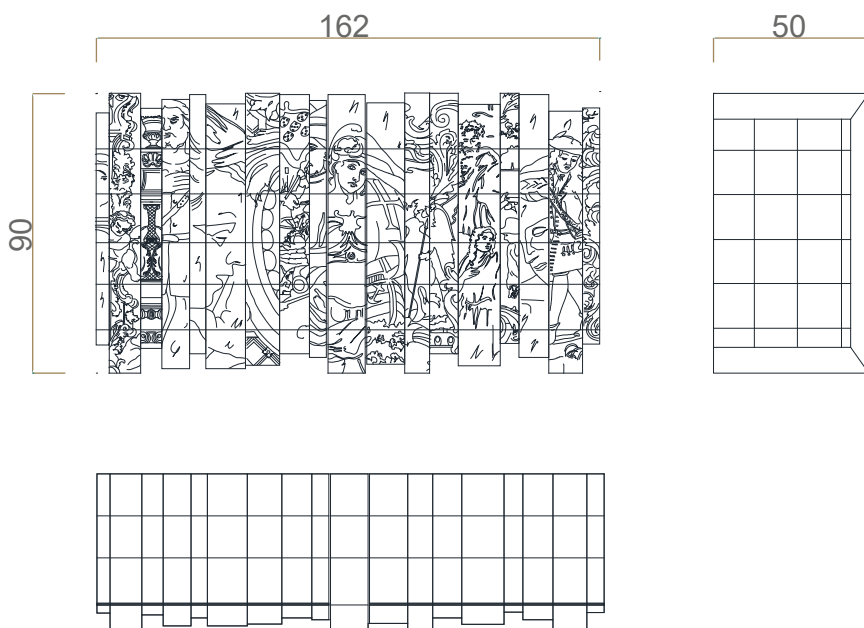

Limited edition
HERITAGE

SIDEBOARD

MATERIALS & FINISHES

STANDARD

PRODUCT OPTIONS

Custom colors and finishes are available with an upcharge.
Please contact info@bocadolobo.com