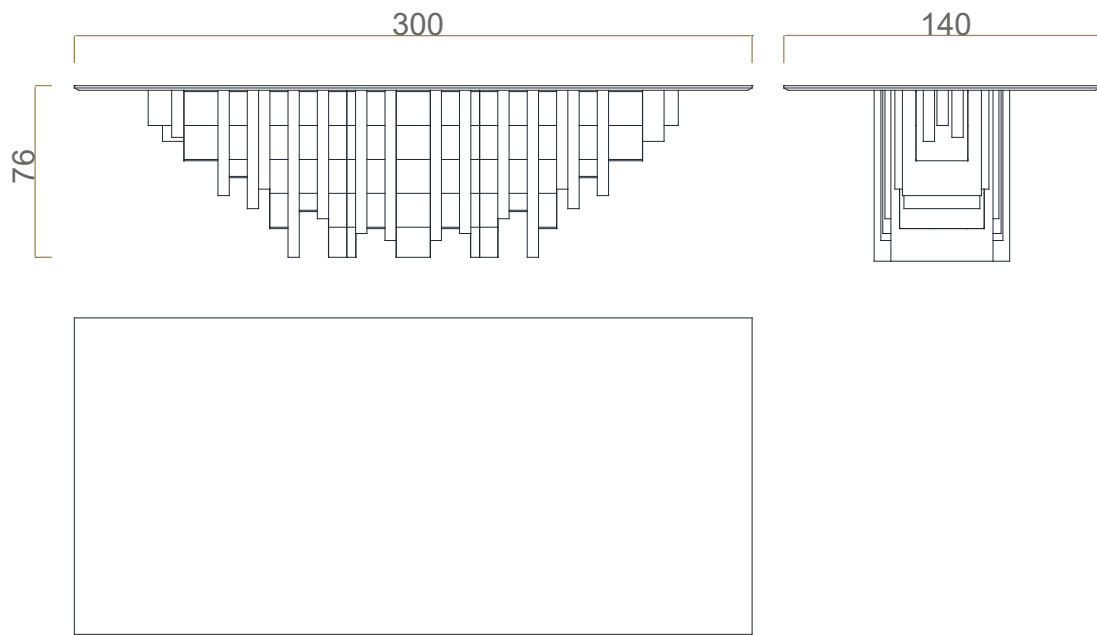

Limited edition
HERITAGE

DINING TABLE

MATERIALS & FINISHES

STANDARD

Custom colors and finishes are available with an upcharge.
Please contact info@bocadolobo.com