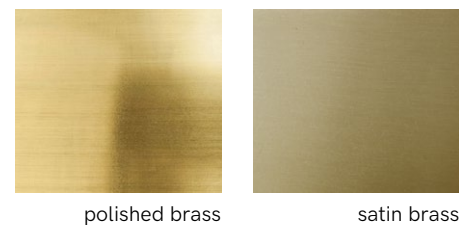

w: 6" / 15cm
h: 24" / 60cm
d: 11" / 7cm

FINISHINGS

lacquered metal for main structure

polished and satin metal for segments

POLISHED AND SATIN METAL PIECES
this product is handmade; any small stain or roughness is a feature of the product, not a defect.