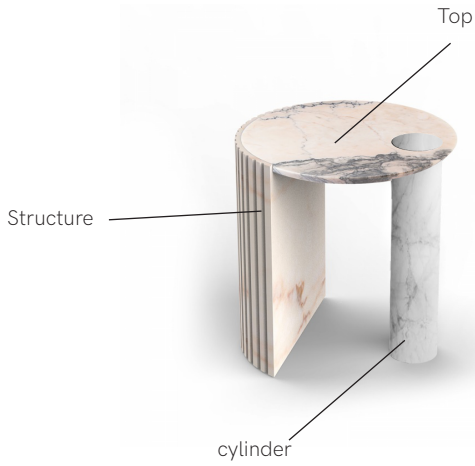

HELENE

Mambo Unlimited Ideas

Coffee Table

Center Table

TECHNICAL SPECIFICATIONS

FINISHES

For Top

Marble

Carrara Estremoz Green Guatemala Nero Marquina Terrazzo

For Structure

Marble

Carrara Estremoz

For Cylinder

Marble

Carrara Estremoz