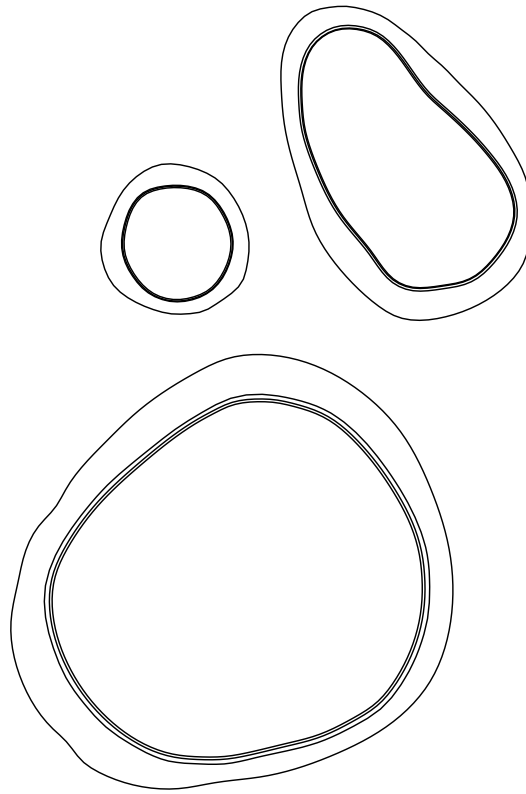

BOCA DO LOBO®
exclusive design

Limited edition
HALO

MIRROR

MATERIALS & FINISHES

STANDARD

Custom color and finishes are available with an upcharge.
Please contact info@bocadolobo.com

PASSION IS EVERYTHING

www.bocadolobo.com | info@bocadolobo.com