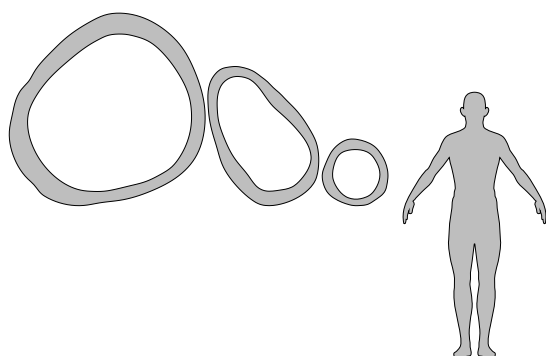

limited edition
HALO

MIRROR

Halo is the name of a phenomenon produced by light interacting with ice crystals suspended in the atmosphere. Halos can have many forms, ranging from colored or white rings to arcs and spots in the sky. Composed by a set of three mirrors, it allows different displays and creative settings. The big mirrors with different shapes have an elegant gold frame accent, perfect for contemporary interiors and elegant rooms, from stylish bedrooms to upscale halls or living rooms.

Product features: A modern set design composed of three different-size mirrors, with polished hammered brass frames.

Arts & techniques: Hammered and polished brass.

Materials & finishes: Clean Mirror, Polished Hammered Brass.

TECHNICAL INFO

GENERAL DIMENSIONS

Width: 150 cm (59.1 in)
Depth: 9 cm (3.5 in)
Height: 216 cm (85 in)

Big mirror	W: 129 cm (50.8 in)	D: 9 cm (3.5 in)	H: 127 cm (50 in)
Medium mirror	W: 73 cm (28.7 in)	D: 7 cm (2.8 in)	H: 91 cm (35.8 in)
Small mirror	W: 44 cm (17.3 in)	D: 6 cm (2.4 in)	H: 44 cm (17.3 in)