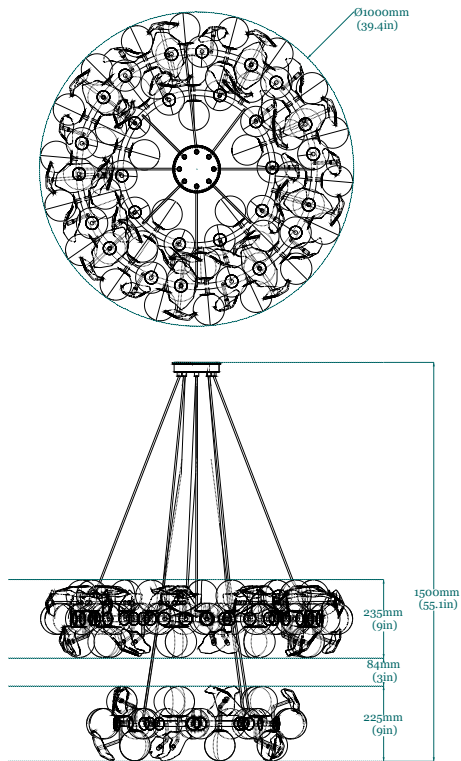

BOCA DO LOBO®
EXCLUSIVE DESIGN

Limited edition

HERA ROUND I

SUSPENSION LAMP

MATERIALS & FINISHES

STANDARD

Custom colors and finishes are available with an upcharge.
Please contact info@bocadolobo.com

PASSION IS EVERYTHING

www.bocadolobo.com | info@bocadolobo.com